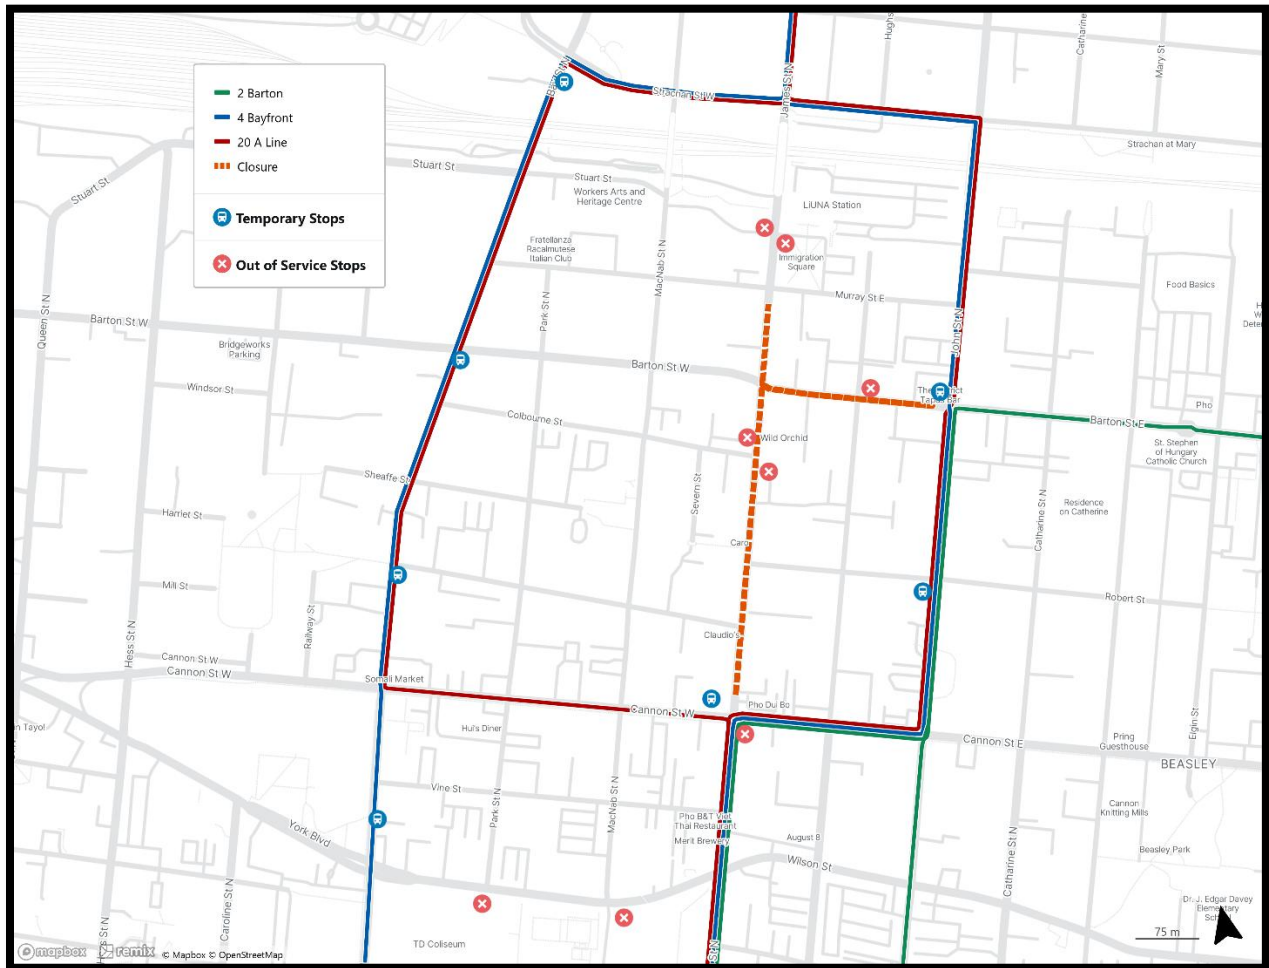

HSR Detour Map: Routes 2 Barton, 4 Bayfront, 20 A Line

Thank you for taking transit and riding the HSR! For inquiries or **to request alternative formats of HSRs printed or PDF digital information**, please contact us. Call **905-528-4200**.