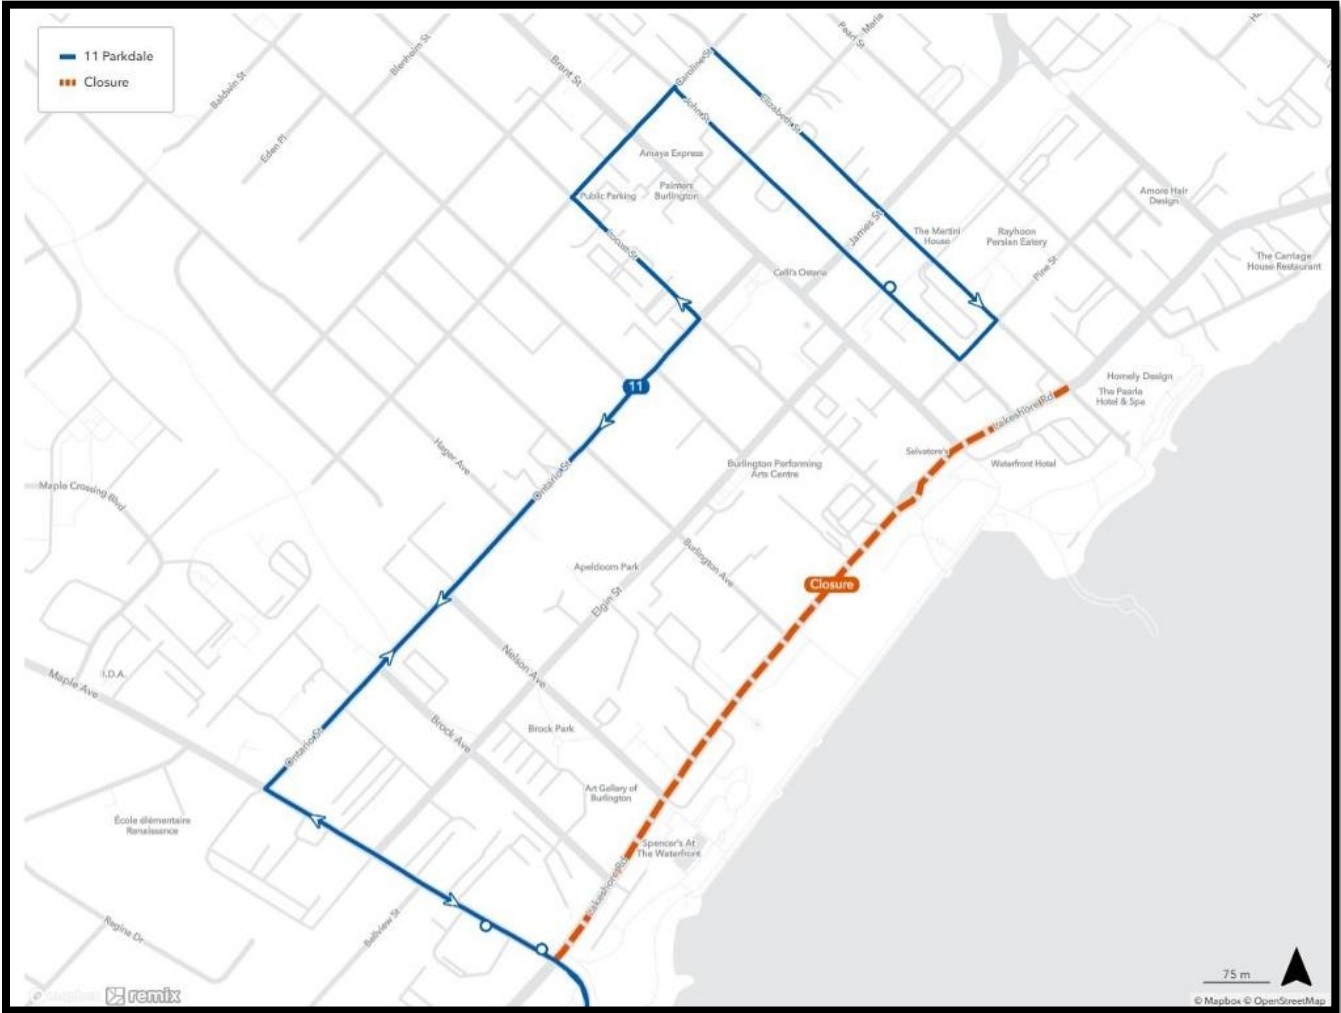

HSR Detour Map: Route 11 – Burlington Canada Day

Thank you for taking transit and riding the HSR! For inquiries or **to request alternative formats of HSRs printed or PDF digital information**, please contact us. Call **905-528-4200**.