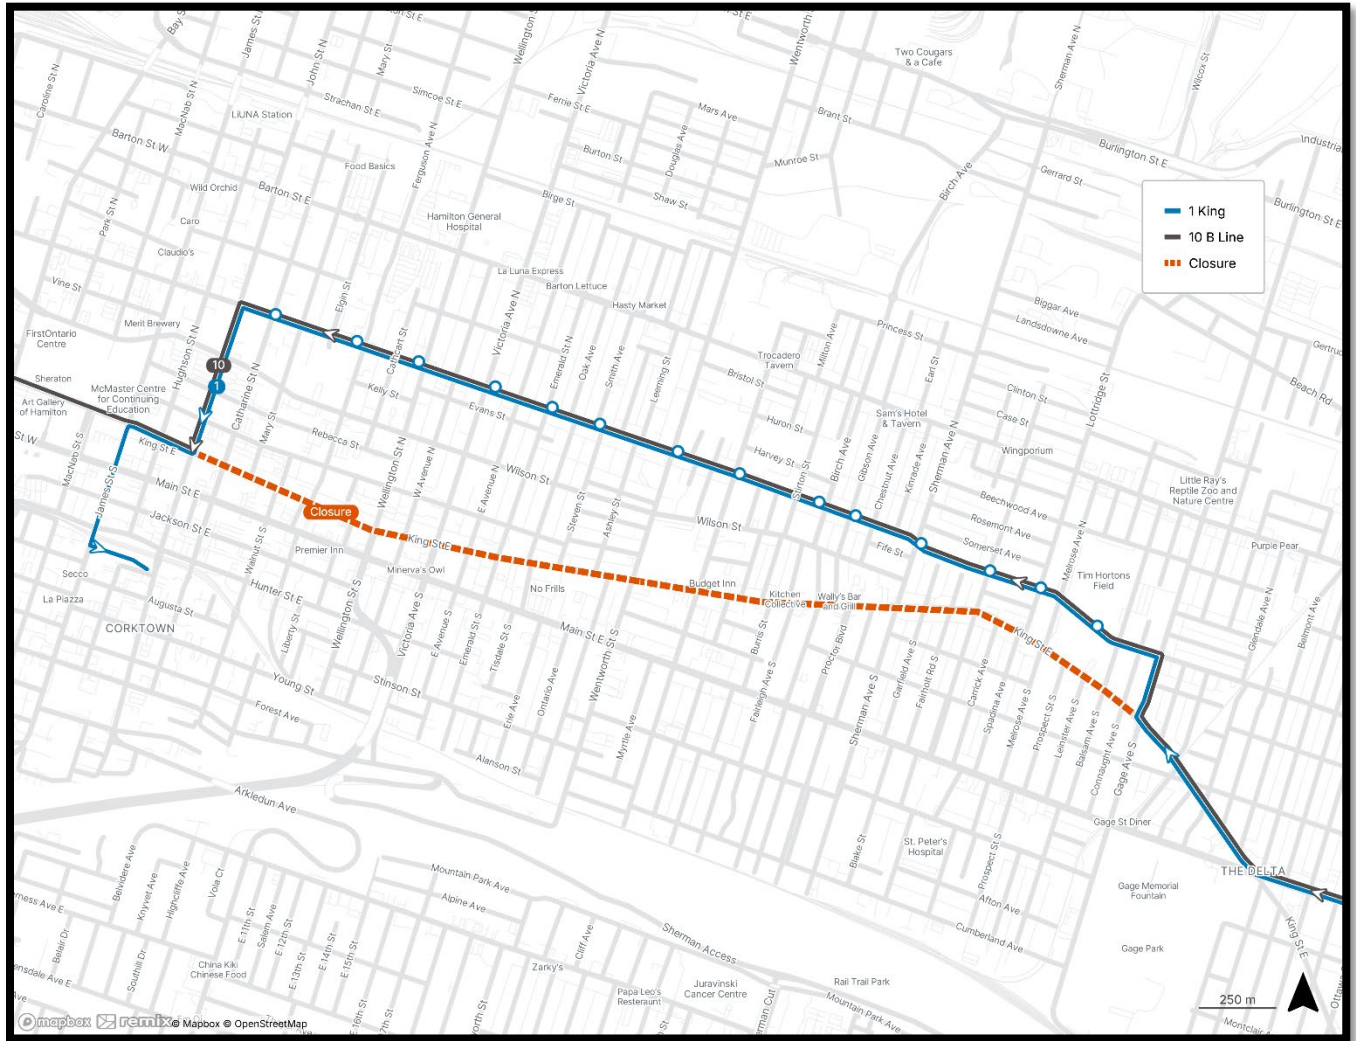

HSR Detour Map: Routes 1 & 10 – King Street Open Streets (June)

Thank you for taking transit and riding the HSR! For inquiries or **to request alternative formats of HSRs printed or PDF digital information**, please contact us. Call **905-528-4200**.