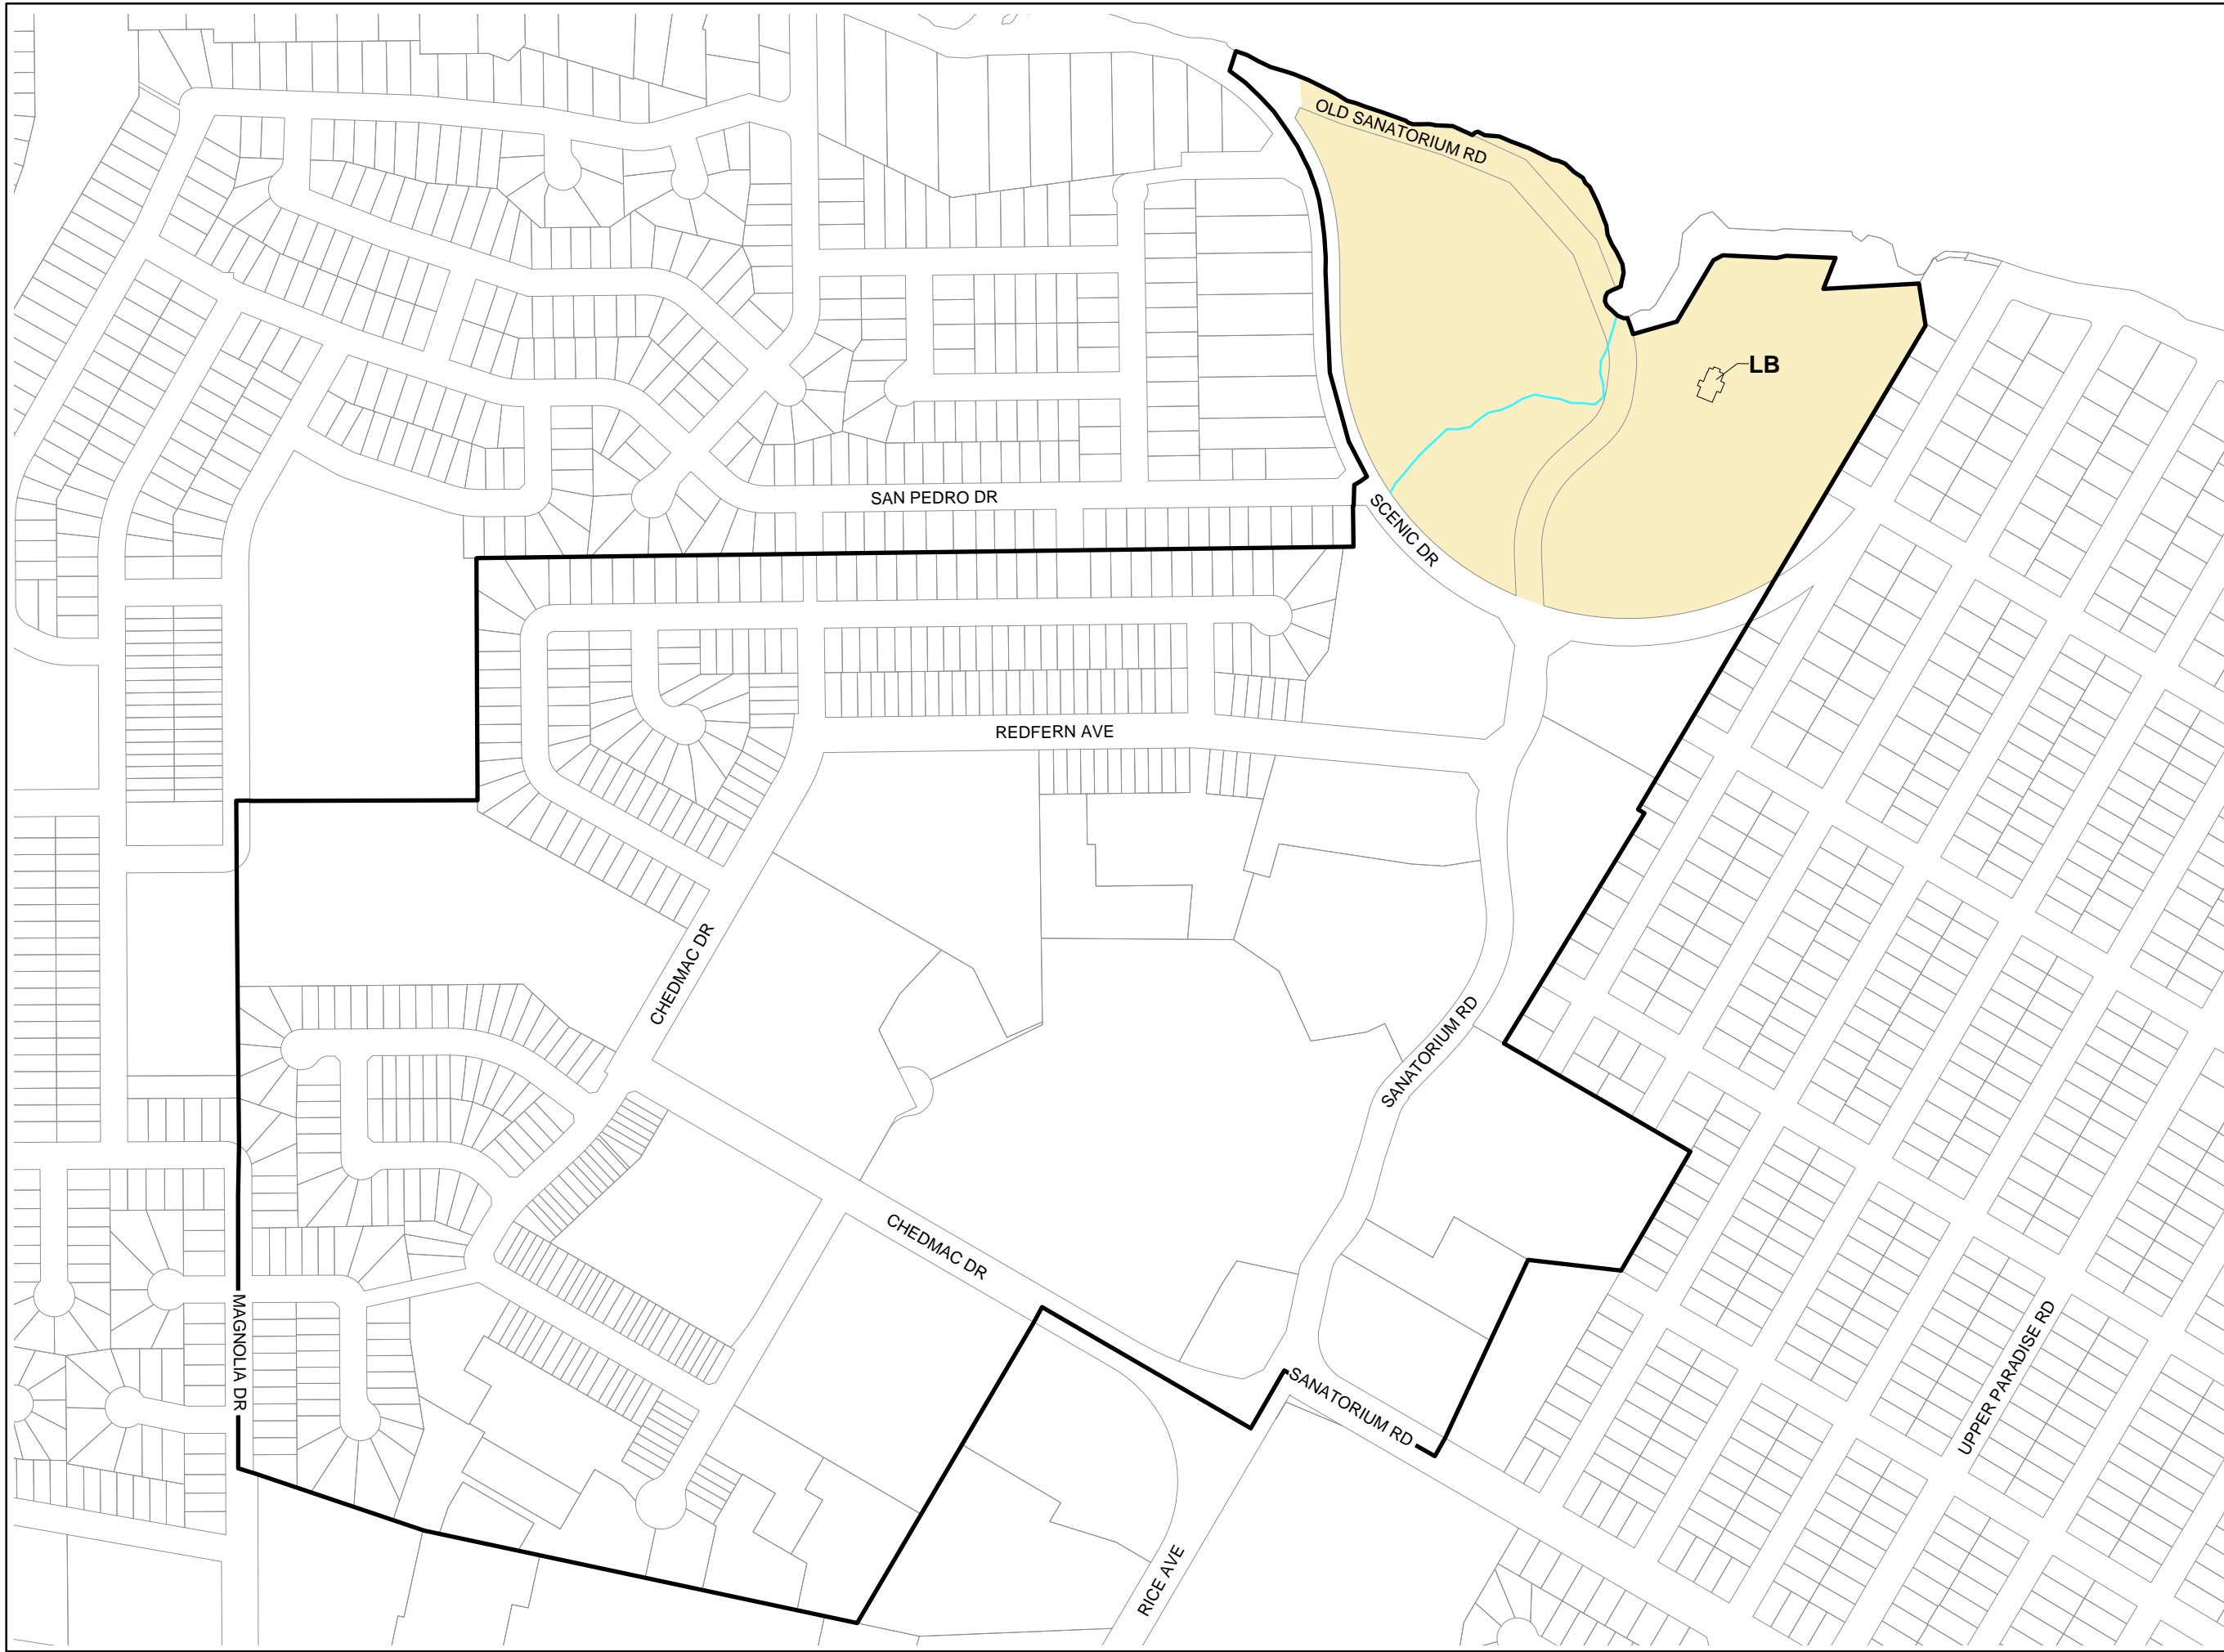

Legend

- Residential Designations**
- Low Density Residential 1
 - Low Density Residential 1a
 - Low Density Residential 2c
 - Medium Density Residential 3
- Parks and Open Space Designations**
- Neighbourhood Park
 - Community Park
 - General Open Space
 - Natural Open Space
- Other Designations**
- Institutional
 - Utility
 - Area or Site Specific Policy
 - SWM - Storm Water Management
 - Proposed Private Roads
 - Secondary Plan Boundary

Council Adopted: July 9, 2009
 Ministerial Approval: March 16, 2011
 Effective Date: August 16, 2013

Urban Hamilton Official Plan
Chedmac
Secondary Plan
 Land Use Plan
 Map B.6.3-1

Legend

- Cultural Heritage Landscape
- Buildings
- LB** Long and Bisby
- Stream
- Secondary Plan Boundary