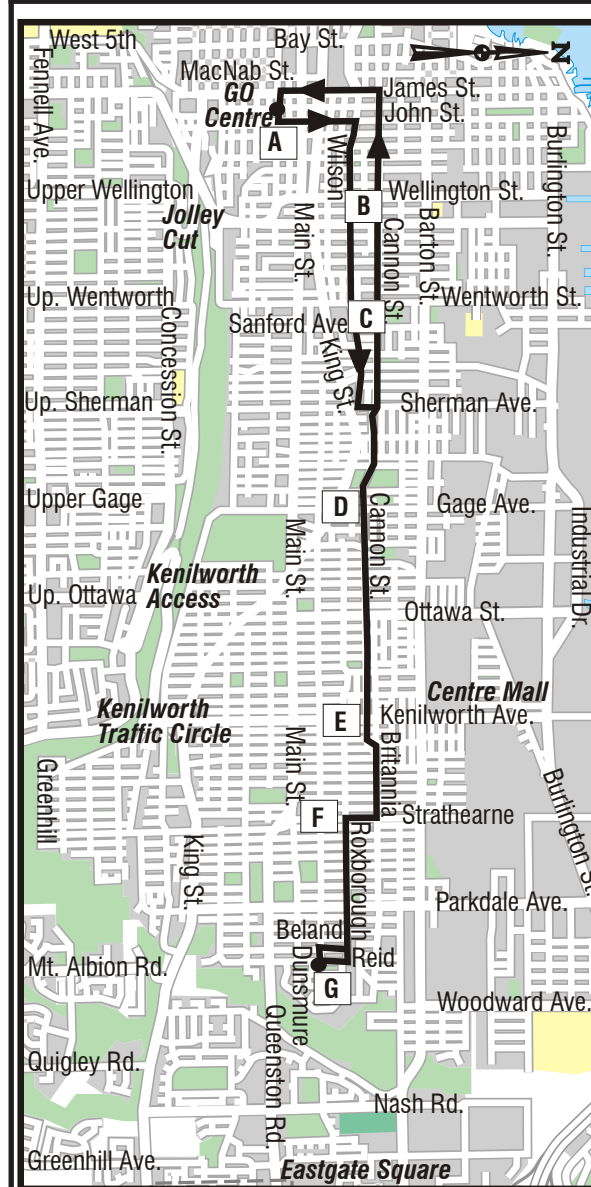

3

Sept. 6, 2015

CANNON

Full Service

For more information, call
Bus Check at 905.527.4441
or click onto
Bus Web www.hamilton.ca/hsr