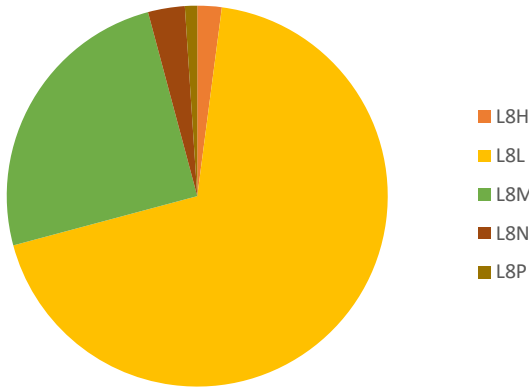

Stadium Precinct Community Park

Public Information Centre (PIC) #1 - Priorities for the Park

Public Feedback Summary

June 2019 data collected from:

- 86 online survey responses
- 11 comment sheet responses (100% from residents within the park area)
- PIC voting boards

Support for the Stadium Precinct Community Park

Survey Respondent's Postal Code

Park Amenity Priorities

Ranked from most desired (1) to least desired (5)

Survey Respondent's Age Group

Park Amenity Priorities