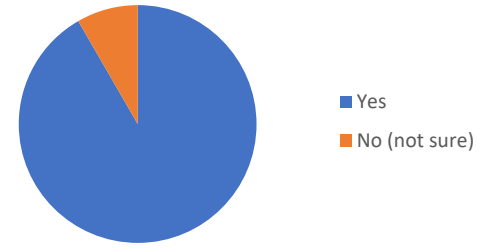

Stadium Precinct Community Park

Public Information Centre (PIC) #1 - Priorities for the Park

Public Feedback Summary

June 2019 data collected from:

- 86 online survey responses
- 11 comment sheet responses (100% from residents within the park area)
- PIC voting boards

Support for the Stadium Precinct Community Park

Survey Respondent's Postal Code

Park Amenity Priorities

Ranked from most desired (1) to least desired (5)

Survey Respondent's Age Group

Park Amenity Priorities