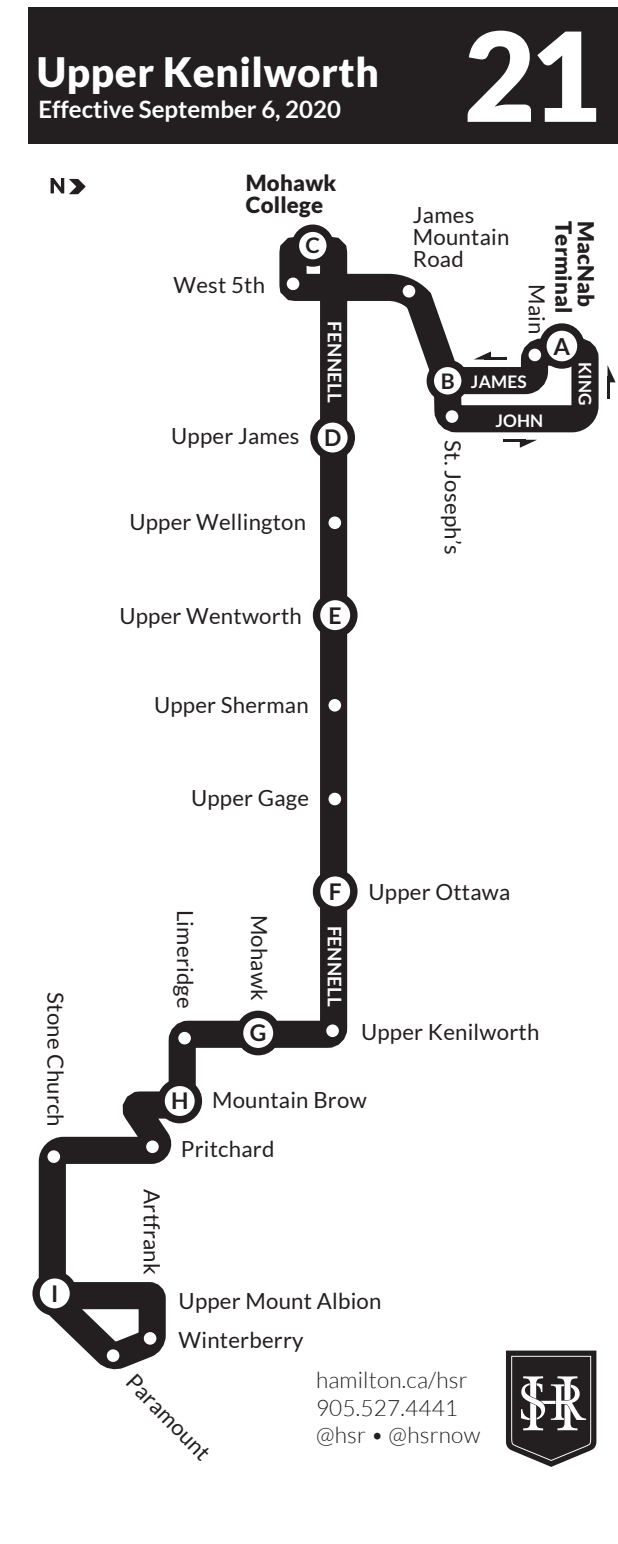

The last trip from MacNab Terminal will be 10:00pm and from Upper Mount Albion & Stone Church will be 9:22pm.

WEEKDAY SCHEDULE - Southbound									
TIMEPOINTS	A	B	C	D	E	F	G	H	I
	MacNab Terminal Platform #7	James & St. Joseph's	Mohawk College Terminal Plat.#1	Fennell & Upper James	Fennell & Up. Wentworth	Fennell & Upper Ottawa	Up. Kenilworth & Mohawk	Limeridge & Mountain Brow	Upper Mt Albion & Stone Church
5 am	5:10	5:14	5:18	5:20	5:24	5:29	5:33	5:36	5:41
	5:30	5:34	5:38	5:40	5:44	5:49	5:53	5:56	6:01
	5:50	5:54	5:58	6:00	6:04	6:09	6:13	6:16	6:21
6 am	6:10	6:14	6:18	6:20	6:24	6:29	6:33	6:36	6:41
	6:30	6:35	6:40	6:42	6:47	6:54	6:59	7:02	7:09
	6:50	6:55	7:00	7:02	7:07	7:14	7:19	7:22	7:29
7 am	7:10	7:15	7:20	7:22	7:27	7:34	7:39	7:42	7:49
	7:30	7:35	7:40	7:42	7:47	7:54	7:59	8:02	8:09
	7:50	7:55	8:00	8:02	8:07	8:14	8:19	8:22	8:29
8 am	8:10	8:15	8:20	8:22	8:27	8:34	8:39	8:42	8:49
	8:30	8:35	8:40	8:42	8:47	8:54	8:59	9:02	9:09
	8:50	8:55	9:00	9:02	9:07	9:14	9:19	9:22	9:29
9 am	9:10	9:15	9:20	9:22	9:27	9:34	9:39	9:42	9:49
	9:30	9:35	9:40	9:43	9:48	9:55	10:00	10:03	10:10
	9:50	9:55	10:00	10:03	10:08	10:15	10:20	10:23	10:30
10am to 1 pm	Leave MacNab Terminal from 10:10am to 1:50pm								
	:10	:15	:20	:23	:28	:35	:40	:43	:50
	:30	:35	:40	:43	:48	:55	:00	:03	:10
2 pm	:50	:55	:00	:03	:08	:15	:20	:23	:30
	2:10	2:15	2:20	2:23	2:28	2:35	2:40	2:43	2:50
	2:30	2:36	2:42	2:46	2:52	3:00	3:05	3:08	3:15
3 pm to 5 pm	Leave MacNab Terminal from 3:10am to 5:50pm								
	:10	:16	:22	:26	:32	:40	:45	:48	:55
	:30	:36	:42	:46	:52	:00	:05	:08	:15
6 pm	:50	:56	:02	:06	:12	:20	:25	:28	:35
	6:10	6:15	6:19	6:22	6:27	6:34	6:38	6:41	6:47
	6:30	6:35	6:39	6:42	6:47	6:54	6:58	7:01	7:07
7 pm	7:00	7:05	7:09	7:12	7:17	7:24	7:28	7:31	7:37
	7:30	7:35	7:39	7:42	7:47	7:54	7:58	8:01	8:07
	8:00	8:05	8:09	8:12	8:17	8:24	8:28	8:31	8:37
8 pm	8:30	8:35	8:39	8:42	8:47	8:54	8:58	9:01	9:07
	9:00	9:05	9:09	9:12	9:17	9:24	9:28	9:31	9:37
	9:30	9:35	9:39	9:42	9:47	9:54	9:58	10:01	10:07
10pm	10:00	10:05	10:09	10:12	10:17	10:24	10:28	10:31	10:37
	10:30	10:34	10:38	10:40	10:44	10:50	10:54	10:57	11:02
	11:00	11:04	11:08	11:10	11:14	11:20	11:24	11:27	11:32
11pm	11:30	11:34	11:38	11:40	11:44	11:50	11:54	11:57	12:02
	12:00	12:04	12:08	12:10	12:14	12:20	12:24	12:27	12:32
	12:30	12:34	12:38	12:40	12:44	12:50	12:54	12:57	1:02
1 am	1:00	1:04	1:08	1:10	1:14	1:20	1:24	1:27	1:32
	1:20	1:24	1:28	1:30	1:34	1:40	1:44	1:47	1:52