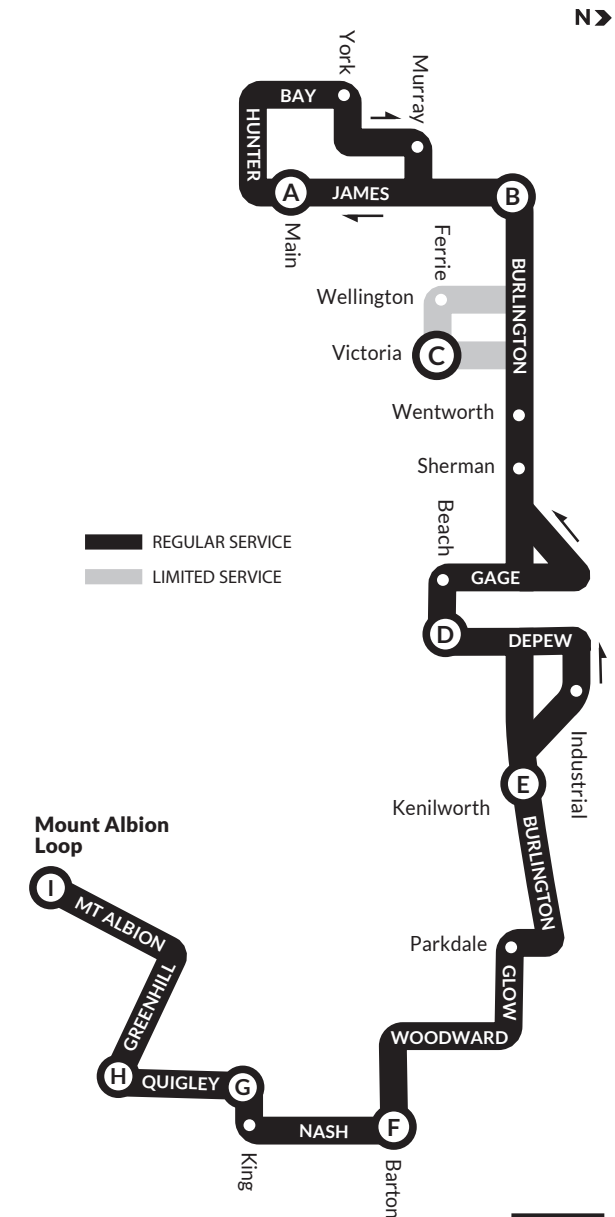

Bayfront

Effective September 6, 2020

4

hamilton.ca/hsr
905.527.4441
@hsr • @hsrnw