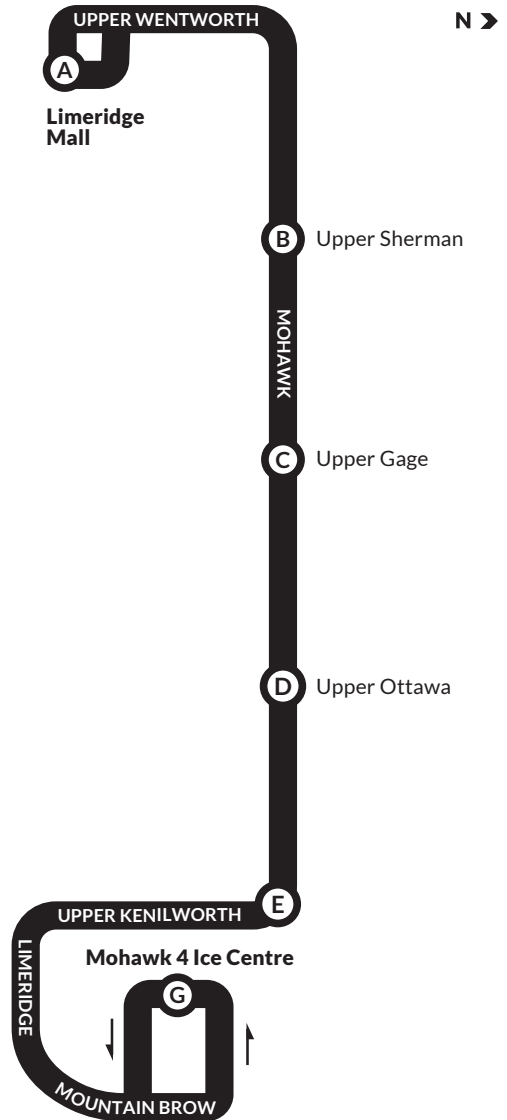

BUS STOP NUMBERS

Eastbound From Lime Ridge Mall

Lime Ridge Terminal @ Platform 5	1068
Upper Wentworth Street	
At Kingfisher	4141
Opposite Education Crt	2240
At 841 Upper Wentworth	2240
Mohawk Road	
At Mall Rd	2369
Opposite East 27th	2370
At Upper Sherman	2371
At Meaford Rd	2372
At Lawfield Dr	2373
At Upper Gage/At Palmer Dr	2374
Opposite East 45th	2375
At Upper Ottawa	2376
At Moxley Dr	4238
At Regency St	4240
At Upper Kenilworth	4242
Upper Kenilworth Avenue	
At Carson Dr/At Landron Av	2062
At Racalmuto St	2063
At Townmansion Dr	2063
Limeridge Road	
At Upper Kenilworth	2416
West of Albion Falls Blvd/At Albion Falls Blvd	2416
Mohawk 4 Ice Centre	4254

Westbound From Mohawk 4 Ice Centre

Mohawk 4 Ice Centre	4254
Limeridge Road	
Opposite Albion Falls Blvd	2407
At 1350 Limeridge Rd	2407
At Upper Kenilworth	2406
Upper Kenilworth Avenue	
Opposite Townmansion Dr	2065
Opposite Racalmuto St	2065
Opposite Landron/Opposite Carson	2133
Mohawk Road	
At Upper Kenilworth	4245
At Grenadier Dr	4243
At 977 Mohawk Rd	4241
At Moxley Dr	4239
At Upper Ottawa	4237
At 831 Mohawk Rd/At East 45th	2321
At East 42nd/At Upper Gage	2322
At East 36th/At Camden St	2323
At Upper Sherman/At East 27th	2324
At East 25th/Opposite Mall Rd.	2325
Upper Wentworth Avenue	
At Mohawk Rd	2368
#848 Upper Wentworth	2236
At Education Crt	2236
Lime Ridge Terminal At Platform 5	1068

Mohawk East

Effective September 6, 2020

42

SATURDAY SERVICE ONLY

hamilton.ca/hsr
905.527.4441
@hsr • @hsrnow