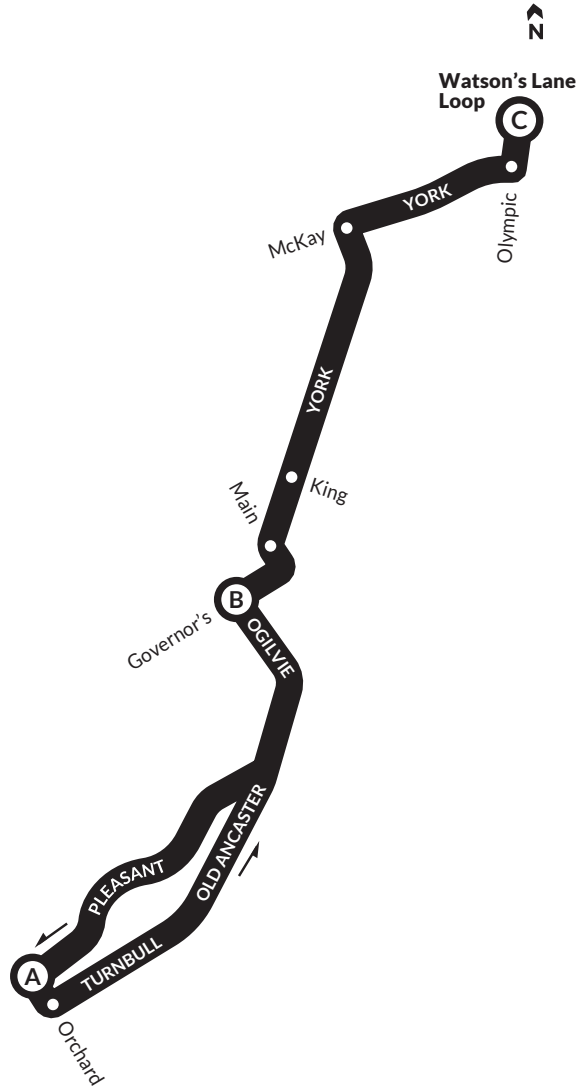

! THIS SCHEDULE IS SUBJECT TO CHANGE.

For up-to-date timetables visit: hamilton.ca/hsr.

The HSR does not take responsibility for errors in this document, for damages or inconveniences caused by delayed schedules or failures to make connections.

HOLIDAY SERVICE

During the period between **Christmas Day and New Year's Day**, the HSR usually operates on a modified schedule on selected days.

There is no Saturday, Sunday or Holiday service for this route.

HSR INFORMATION AND BUS CHECK

The easiest way to obtain information about your bus stop is to memorize the four digit bus stop number and call Bus Check.

Call Bus Check at 905.527.4441 today.

IMPORTANT CONTACTS

HSR Schedule & Route Information
905.527.4441

HSR Administration & Customer Services
905.528.4200

GO Transit
1.888.438.6646

Accessible Transportation Services
905.528.4200

HSR website
www.hamilton.ca/hsr

Dundas Local

Effective September 6, 2020

52A

NO SATURDAY, SUNDAY OR HOLIDAY SERVICE

hamilton.ca/hsr
905.527.4441
@hsr • @hsrnow