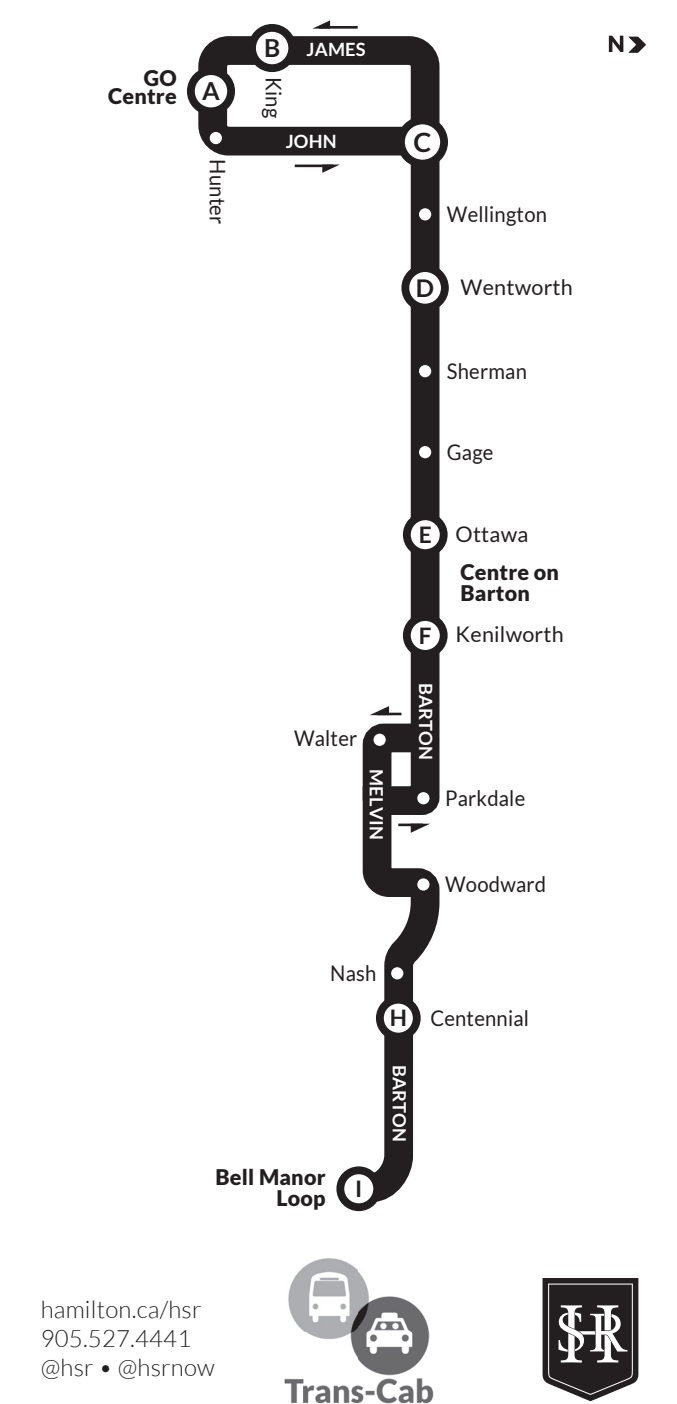

Barton

Effective September 6, 2020

2