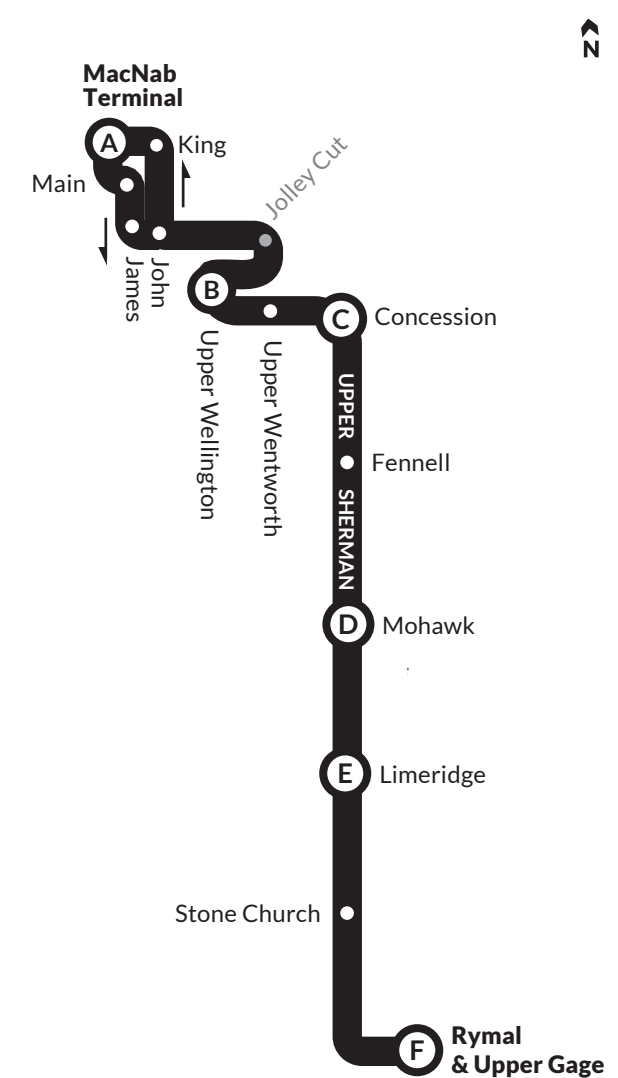

Upper Sherman
Effective date: April 25, 2021

24