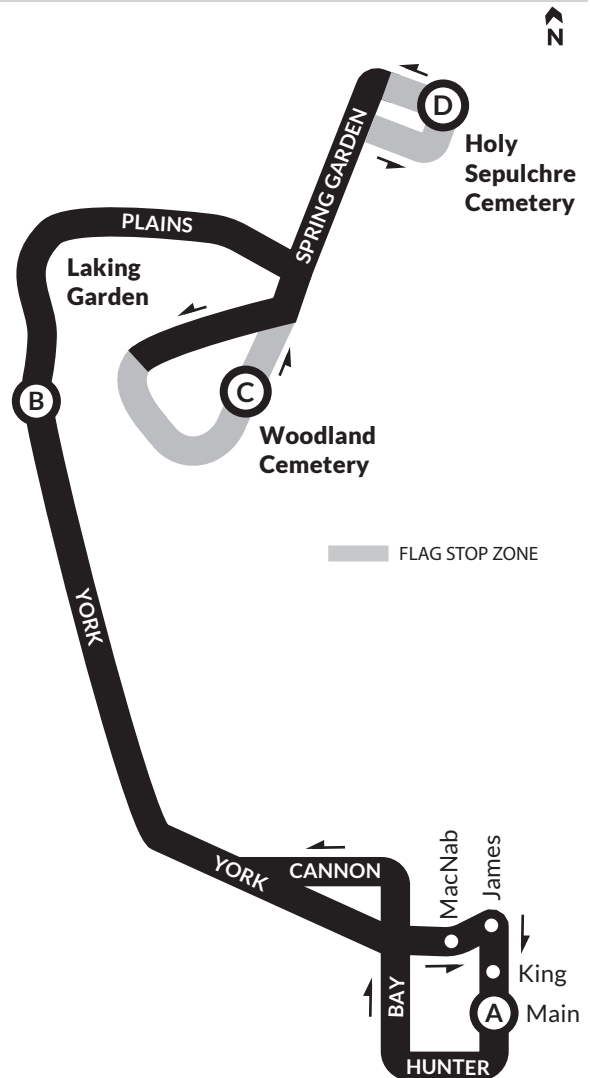

9 Rock Gardens Information

- Service every hour on Sundays & holidays only.
- **This year service will begin on July 26, and will operate until the second Sunday in November.**
- Hours of service are between **10 a.m and 4 p.m.**
- The route operates from James and Main to Rock Gardens, Woodland Cemetery and Holy Sepulchre Cemetery. Along most of the Rock Gardens route, buses will stop only at designated bus stops.
- In Woodland and Holy Sepulchre Cemeteries, however, the bus will stop anywhere on request. Simply flag the bus driver so he/she knows to stop. The "flag zones" are indicated on the map.
- In Woodland and Holy Sepulchre Cemeteries, the bus will stop upon request. Simply flag the bus operator so they know to stop.
- The "flag zones" are indicated on the map.
- HSR does not take responsibility for errors in this document, for damages or inconveniences caused by delayed schedules or failures to make connections.

Rock Gardens

(Seasonal Service)

Effective April 25, 2021

9

SUNDAY & HOLIDAY SERVICE ONLY

hamilton.ca/hsr
905.527.4441
@hsr • @hsrnw