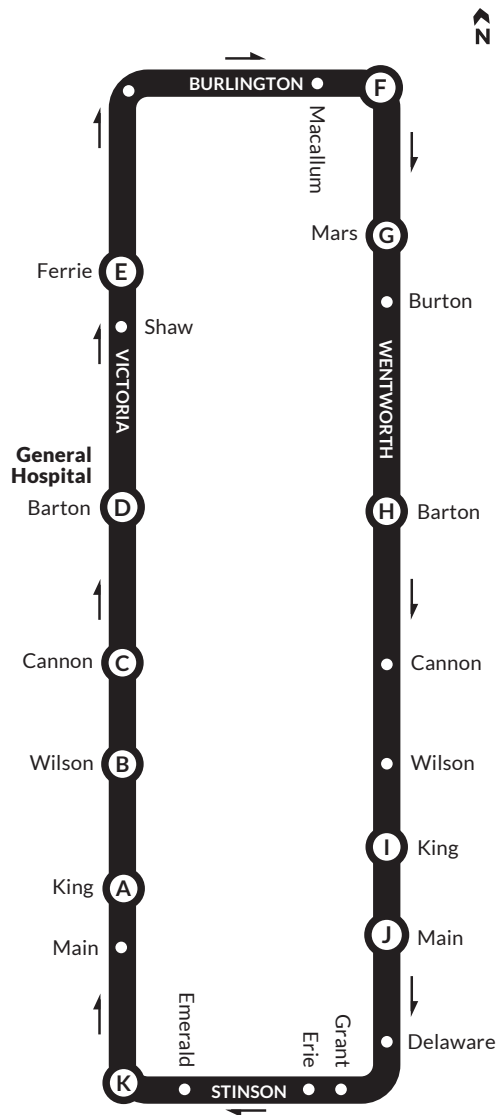

BUS STOP NUMBERS

From Victoria Avenue and King Street

Victoria Avenue

At King St. East	1460
At Wilson St.	1461
At Cannon St. East	1462
At Barton St. East	1463
At Shaw St.	1464
At Ferrie St.	1458

Burlington Street

At Victoria Ave.	1055
At Macallum	1055
At Wentworth St.	1022

Wentworth Street

At Mars Ave.	1465
At Burton St.	1466
At Barton St. East	1466
At Cannon St. East	1467
At Wilson St.	1468
At King St. East	1469
At Main St. East	1470
At Delaware Ave.	1471

Stinson Street

At Grant St.	1172
At Erie Ave.	1172
At Emerald St.	1173
At Victoria Ave.	1173

Please be at your bus stop 5 minutes before the bus is scheduled to be there.

Wentworth

Effective April 25, 2021

12

NO SATURDAY, SUNDAY OR HOLIDAY SERVICE

hamilton.ca/hsr
905.527.4441
@hsr • @hsrnw