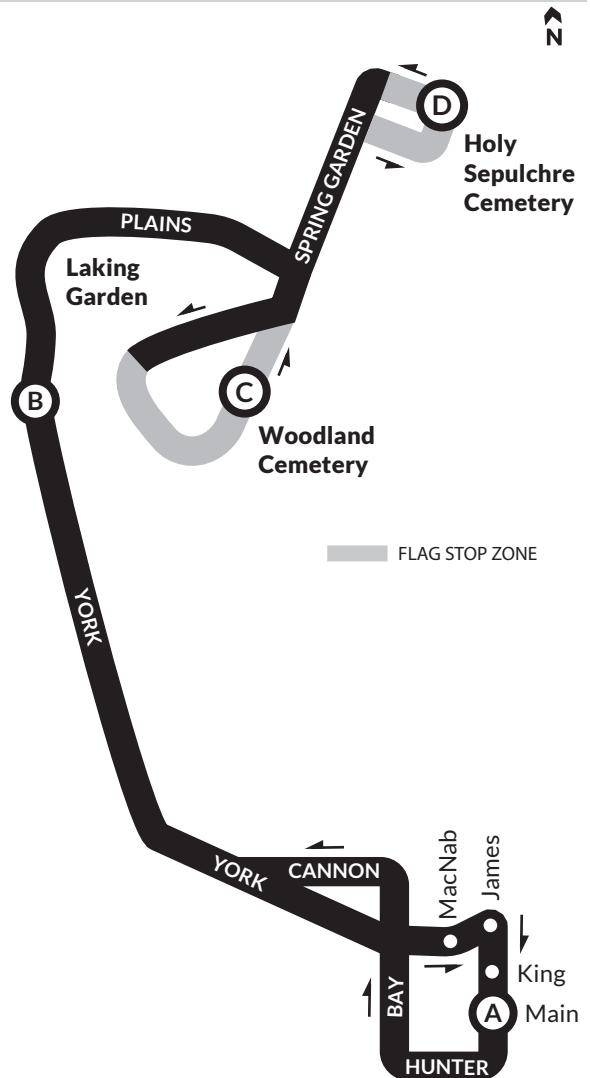

9 Rock Gardens Information

- Service every hour on Sundays and holidays only.
- Service will operate until the second Sunday in November.
- Hours of service are between **10 am and 4 pm.**
- The route operates from James and Main to Rock Gardens, Woodland Cemetery and Holy Sepulchre Cemetery. Along most of the Rock Gardens route, buses will stop only at designated bus stops.
- In Woodland and Holy Sepulchre Cemeteries, however, the bus will stop anywhere on request. Simply flag the bus driver so he/she knows to stop. The "flag zones" are indicated on the map.
- In Woodland and Holy Sepulchre Cemeteries, the bus will stop upon request. Simply flag the bus operator so they know to stop.
- The "flag zones" are indicated on the map.
- HSR does not take responsibility for errors in this document, for damages or inconveniences caused by delayed schedules or failures to make connections.

Rock Gardens

(Seasonal Service)

Effective June 13, 2021

9

SUNDAY & HOLIDAY SERVICE ONLY

hamilton.ca/hsr
905.527.4441
@hsr • @hsrnw