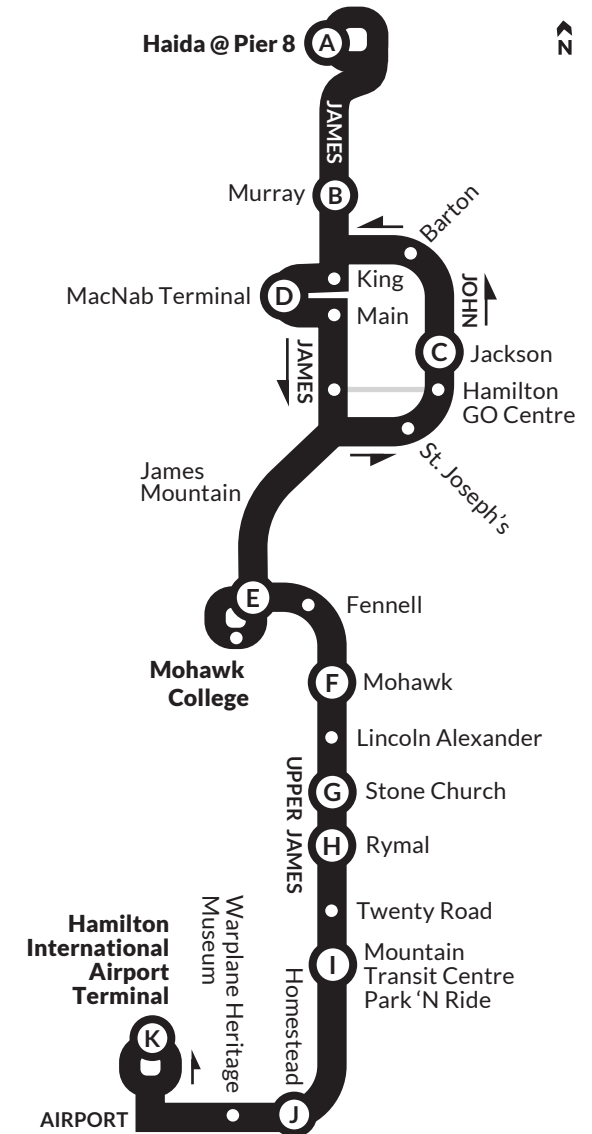

BUS STOP LOCATIONS Southbound from Haida Ave

Haida Avenue at Pier 8	2121
James Street	
At Guise	1699
At Wood	1062
At Picton	1063
Opposite Simcoe	1063
At Murray/At Barton	1064
At Colbourne	9228
Opposite Robert	1065
At Cannon	9229
Opposite Rebecca	9230
MacNab Terminal Platform #6	1335
James Street	
At Jackson	9202
At Hunter (GO Centre)	2012
At Bold/At Robinson	2015
At Charlton	9204
At Markland	2900
West 5th Street	
At Brantdale	2069
At Fennell	2071
Mohawk College Terminal Platform #1	2128
Upper James Street	
At Monarch	9210
At Mohawk	9212
At Aldridge	9214
At Stone Church	9216
At Rymal	9218
At Twenty Rd	9220
Mountain Transit Centre Platform #3	9231
Airport Road	
At Homestead	9222
At Warplane Heritage Museum	2019
At Airport Terminal Entrance	9201

A Line Express 20

Effective June 27, 2021

NO SATURDAY, SUNDAY OR HOLIDAY SERVICE

! THIS SCHEDULE IS SUBJECT TO CHANGE. For up-to-date timetables visit: hamilton.ca/hsr.

During the period between **Christmas Day and New Year's Day**, the HSR usually operates on a modified schedule on selected days.

The HSR does not take responsibility for errors in this document, for damages or inconveniences caused by delayed schedules or failures to make connections.

TRANS-CAB

When travelling from the Glanbrook Trans-Cab service area dial our contractor at 905.525.2583, and request a Trans-Cab pick-up.

This service operates Monday through Friday as an extension of HSR bus routes 20 and everyday for routes 27, 35 and 44.

hamilton.ca/hsr
905.527.4441
@hsr • @hsrnw