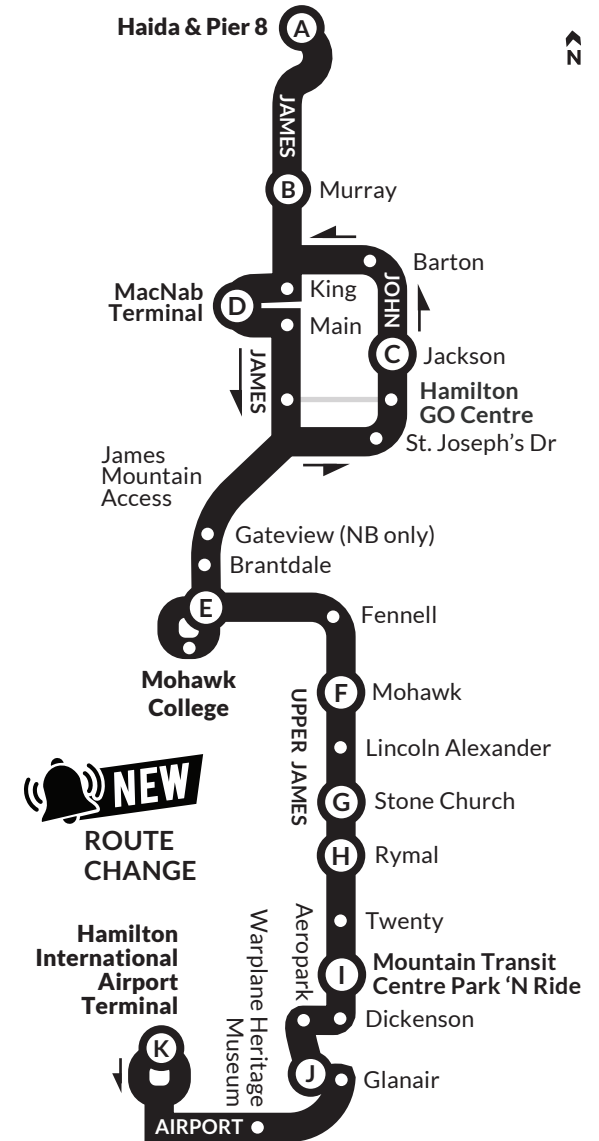

BUS STOP LOCATIONS Northbound from Hamilton Airport

Airport Terminal Entrance	9201
Center At Airport	2060
Opposite Warplane Heritage Museum	2018
Airport At Homestead	9203
Aeropark	
At Glanair	9239
At Dickenson	9238
Mountain Transit Centre Platform #1	9208
Upper James Street	
At Twenty Rd	9205
At Rymal	9207
At Stone Church	9209
North of Linc	9211
At Mohawk	9213
Opposite Monarch	9215
Mohawk College Terminal Platform #3	2901
West 5th Street	
At Fennell	9237
At Brantdale	9236
At Gateview	9235
St. Joseph's At James	9234
John Street	
At Charlton	9221
At Young	9223
Opposite Hamilton GO Centre	9223
At Jackson	9232
At King William	9224
At Wilson	9225
At Cannon/At Robert	1240
At Guise	1698
Barton Street At Hughson	9227
James Street	
At Murray	1016
At Simcoe/At Picton	1017
At Wood/At Burlington	1019
At Guise	1698
H.W.T Centre	2121
Haida Avenue at Pier 8	2121

BUS STOP LOCATIONS Southbound from Haida Ave

Haida Avenue at Pier 8	2121
James Street	
At Guise	1699
At Wood	1062
At Picton	1063
Opposite Simcoe	1063
At Murray/At Barton	1064
At Colbourne	9228
Opposite Robert	1065
At Cannon	9229
Opposite Rebecca	9230
MacNab Terminal Platform #6	1335
James Street	
At Jackson	9202
At Hunter (GO Centre)	2012
At Bold/At Robinson	2015
At Charlton	9204
At Markland	2900
West 5th Street	
At Brantdale	2069
At Fennell	2071
Mohawk College Terminal Platform #1	2128
Upper James Street	
At Monarch	9210
At Mohawk	9212
At Aldridge	9214
At Stone Church	9216
At Rymal	9218
At Twenty Rd	9220
Mountain Transit Centre Platform #3	9231
Airport Road	
At Homestead	9222
At Warplane Heritage Museum	2019
At Airport Terminal Entrance	9201

A Line Express

Effective September 5, 2021

20

NO SATURDAY, SUNDAY OR HOLIDAY SERVICE

! THIS SCHEDULE IS SUBJECT TO CHANGE.

For up-to-date timetables visit: hamilton.ca/hsr.

During the period between **Christmas Day and New Year's Day**, the HSR usually operates on a modified schedule on selected days.