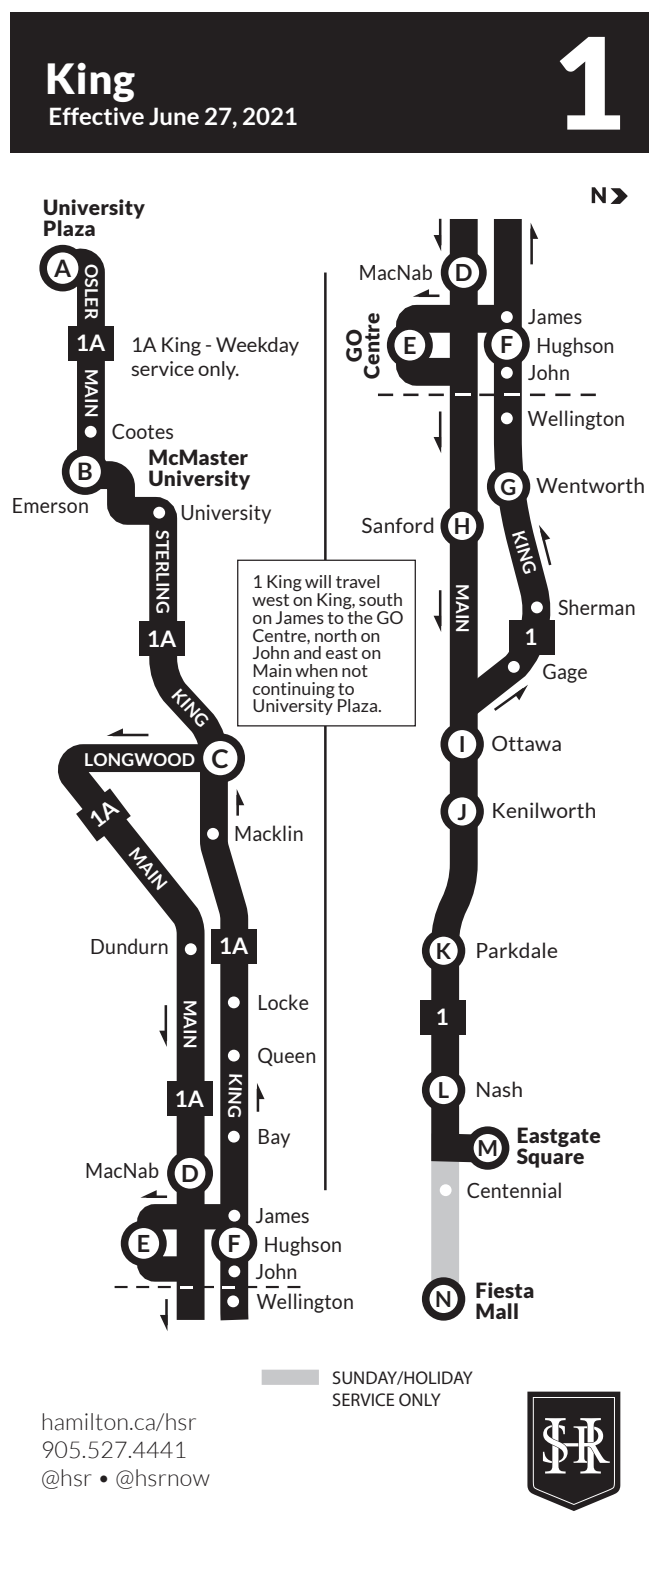

TIMEPOINTS	N	M	K	J	G	F	E
	Fiesta Mall	Eastgate Square	Queenston & Parkdale	Main & Kenilworth	King & Wentworth	King & Hughson	GO Centre Platform 18
5 am	5:11 5:41	5:16 5:46	5:22 5:52	5:26 5:56	5:35 6:05	5:41 6:11	5:45 6:15
6 am	6:11 6:41	6:16 6:46	6:22 6:52	6:26 6:56	6:35 7:05	6:41 7:11	6:45 7:15
7 am	7:01 7:21 7:41	7:06 7:26 7:46	7:12 7:32 7:52	7:16 7:36 7:56	7:25 7:45 8:05	7:31 7:51 8:11	7:35 7:55 8:15
8 am	8:01 8:21 8:36 8:50	8:06 8:26 8:41 8:55	8:12 8:32 8:47 9:01	8:16 8:36 8:51 9:05	8:25 8:45 9:00 9:14	8:31 8:51 9:06 9:20	8:35 8:55 9:10 9:24
9 am to 10am	Leave Fiesta Mall from 9:00am to 10:45am						
	:00 :15 :30 :45	:07 :22 :37 :52	:15 :30 :45 :00	:19 :34 :49 :04	:29 :44 :59 :14	:36 :51 :06 :21	:40 :55 :10 :25
11am	11:00 11:13 11:23 11:33 --- 11:53	11:07 11:21 11:31 11:41 --- 12:01	11:15 11:30 11:40 11:50 --- 12:10	11:19 11:35 11:45 11:55 --- 12:15	11:29 11:45 11:55 12:05 --- 12:25	11:36 11:53 12:03 12:13 --- 12:33	11:40 11:57 12:07 12:17 --- 12:37
12pm	---	12:11	12:20	12:25	12:35	12:43	12:47
12pm to 4 pm	Leave Fiesta Mall from 12:13pm to 4:53pm						
	:13 --- :33 --- :53 --- :13	:21 --- :41 --- :01 --- :21	:30 --- :50 --- :10 --- :30	:35 --- :55 --- :15 --- :35	:45 --- :05 --- :25 --- :45	:53 --- :13 --- :33 --- :53	:57 --- :07 --- :27 --- :47
5 pm	5:13 --- 5:33 --- 5:53	5:21 --- 5:41 --- 6:01	5:30 --- 5:50 --- 6:10	5:35 --- 5:55 --- 6:15	5:45 --- 6:05 --- 6:25	5:53 --- 6:13 --- 6:33	5:57 --- 6:17 --- 6:37
6 pm	6:03	6:11	6:20	6:25	6:35	6:43	6:47
6 pm to 10pm	Leave Fiesta Mall from 6:18pm to 10:58pm						
	:18 :38 :58	:24 :44 :04	:31 :51 :11	:35 :55 :15	:45 :05 :25	:51 :11 :31	:55 :15 :35
11pm	11:18 11:38 11:53	11:24 11:44 11:59	11:31 11:51 12:06	11:35 11:55 12:10	11:45 12:05 12:20	11:51 12:11 12:26	11:55 12:15 12:30
12am	12:33	12:39	12:45	12:49	12:58	1:04	1:07