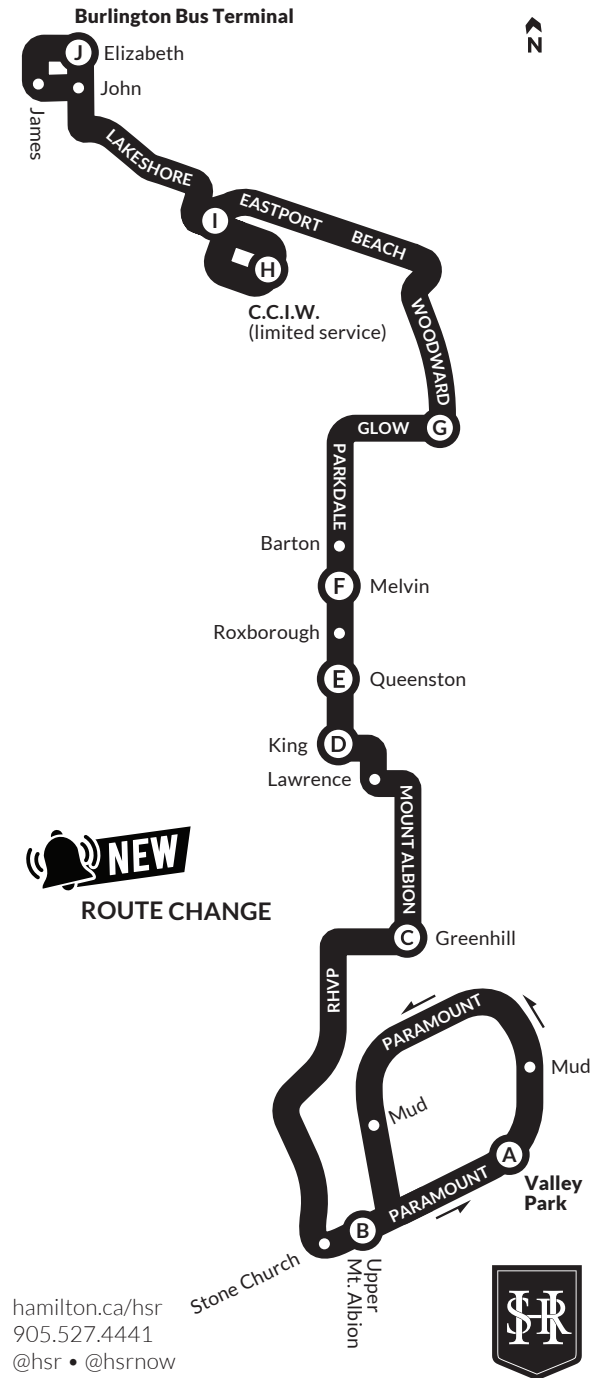

**Parkdale**

Effective September 5, 2021

**11**

[hamilton.ca/hsr](http://hamilton.ca/hsr)  
905.527.4441  
@hsr • @hsrnw

WEEKDAY - Northbound										
TIMEPOINTS	A	B	C	D	E	F	G	H	I	J
	Valley Park	Stone Church & U. Mt. Albion	Mount Albion & Greenhill	Parkdale & King	Parkdale & Queenston	Parkdale & Melvin	Woodward & Glow	C.C.I.W.	Eastport & Lakeshore	Burlington Bus Terminal
5 am	5:10	5:17	5:20	5:28	5:30	5:33	5:41	5:51	---	5:58
	5:40	5:47	5:50	5:58	6:00	6:03	6:11	6:21	---	6:28
6 am	6:06	6:13	6:16	6:24	6:26	6:29	6:37	6:47	---	6:54
	6:36	6:43	6:46	6:54	6:56	6:59	7:07	7:17	---	7:24
7 am	7:06	7:13	7:16	7:24	7:26	7:29	7:37	7:49	---	7:58
	7:36	7:43	7:46	7:54	7:56	7:59	8:07	8:19	---	8:28
8 am	8:06	8:13	8:16	8:24	8:26	8:29	8:37	8:49	---	8:58
	8:36	8:43	8:46	8:54	8:56	8:59	9:07	9:19	---	9:28
9 am	9:09	9:16	9:19	9:27	9:29	9:32	9:40	9:51	---	9:59
	9:39	9:46	9:49	9:57	9:59	10:02	10:10	10:21	---	10:29
10am	10:08	10:15	10:18	10:26	10:28	10:31	10:39	10:50	---	10:58
	10:38	10:45	10:48	10:56	10:58	11:01	11:09	11:20	---	11:28
11am	11:08	11:15	11:18	11:26	11:28	11:31	11:39	11:50	---	11:58
	11:38	11:45	11:48	11:56	11:58	12:01	12:09	12:20	---	12:28
12pm	12:08	12:15	12:18	12:26	12:28	12:31	12:39	12:50	---	12:58
	12:38	12:45	12:48	12:56	12:58	1:01	1:09	1:20	---	1:28
1 pm	1:08	1:15	1:18	1:26	1:28	1:31	1:39	1:50	---	1:58
	1:38	1:45	1:48	1:56	1:58	2:01	2:09	2:20	---	2:28
2 pm	2:08	2:15	2:18	2:26	2:28	2:31	2:39	2:50	---	2:58
	2:33	2:40	2:43	2:51	2:53	2:56	3:04	3:16	---	3:25
	3:03	3:10	3:13	3:21	3:23	3:26	3:34	3:46	---	3:55
3 pm	3:33	3:40	3:43	3:51	3:53	3:56	4:04	4:16	---	4:25
	4:03	4:10	4:13	4:21	4:23	4:26	4:34	4:46	---	4:55
4 pm	4:33	4:40	4:43	4:51	4:53	4:56	5:04	5:16	---	5:25
	5:03	5:10	5:13	5:21	5:23	5:26	5:34	5:46	---	5:55
5 pm	5:36	5:43	5:46	5:54	5:56	5:59	6:07	6:19	---	6:28
6 pm	6:06	6:13	6:16	6:24	6:26	6:29	6:37	6:49	---	6:58
	6:36	6:43	6:46	6:54	6:56	6:59	7:07	7:19	---	7:28
7 pm	7:06	7:13	7:16	7:24	7:26	7:29	7:37	7:49	---	7:58
	7:36	7:43	7:46	7:54	7:56	7:59	8:07	8:19	---	8:28
8 pm	8:06	8:13	8:16	8:24	8:26	8:29	8:37	8:49	---	8:58
	8:36	8:43	8:46	8:54	8:56	8:59	9:07	9:19	---	9:28
9 pm	9:06	9:13	9:16	9:24	9:26	9:29	9:37	9:49	---	9:58
	9:36	9:43	9:46	9:54	9:56	9:59	10:07	10:19	---	10:28
10pm	10:09	10:16	10:19	10:27	10:29	10:32	10:40	10:52	---	11:01
11pm	11:09	11:16	11:19	11:27	11:29	11:32	11:40	11:52	---	12:01
12am	12:09	12:16	12:19	12:27	12:29	12:32	12:40	12:52	---	13:01