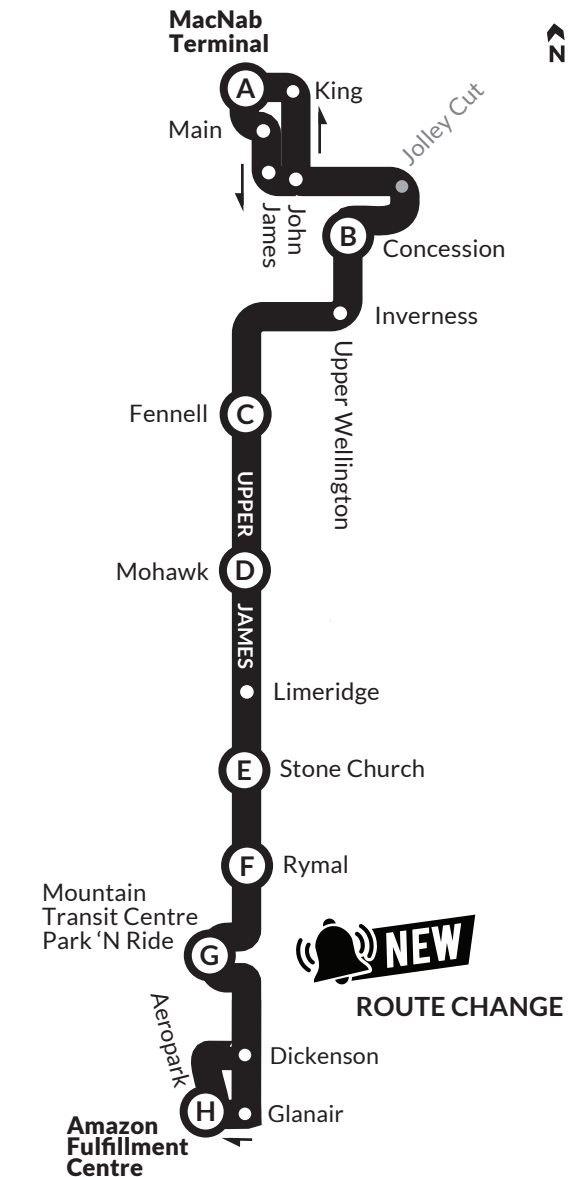

SUNDAY - Northbound

5 am	5:00	5:03	5:05	5:09	5:12	5:17	5:25
	5:30	5:33	5:35	5:39	5:42	5:47	5:55
6 am	6:00	6:03	6:05	6:10	6:13	6:18	6:26
	6:30	6:33	6:35	6:40	6:43	6:48	6:56
7 am	7:00	7:03	7:05	7:10	7:13	7:18	7:26
	7:30	7:33	7:35	7:40	7:43	7:48	7:56
8 am	8:00	8:03	8:05	8:10	8:13	8:18	8:26
	8:30	8:33	8:35	8:40	8:43	8:48	8:56
9 am to 5 pm	Leave Mountain T. C. from 9:22am to 5:52pm						
	:22	:26	:30	:36	:40	:46	:56
	:52	:56	:00	:06	:10	:16	:26
6 pm to 7 pm	6:22	6:26	6:30	6:36	6:40	6:46	6:56
	7:00	7:04	7:06	7:11	7:14	7:19	7:27
	7:30	7:34	7:36	7:41	7:44	7:49	7:57
8 pm	8:00	8:04	8:06	8:11	8:14	8:19	8:27
	8:40	8:44	8:46	8:51	8:54	8:59	9:07
9 pm	9:20	9:24	9:26	9:31	9:34	9:39	9:47
10pm	10:00	10:03	10:05	10:09	10:12	10:17	10:24
	10:40	10:43	10:45	10:49	10:52	10:57	11:04
11pm	11:30	11:33	11:35	11:39	11:42	11:47	11:54

! THIS SCHEDULE IS SUBJECT TO CHANGE.

For up-to-date timetables visit: hamilton.ca/hsr.

The HSR does not take responsibility for errors in this document, for damages or inconveniences caused by delayed schedules or failures to make connections.

HOLIDAY SERVICE

During the period between **Christmas Day and New Year's Day**, the HSR usually operates on a modified schedule on selected days.

Thanksgiving Day

service will end at approximately 10:00pm. The last trip from MacNab will be 10:00pm and from Mountain Transit Centre will be 9:30pm.

Upper James

Effective December 26, 2021

27

hamilton.ca/hsr
905.527.4441
@hsr • @hsrnw