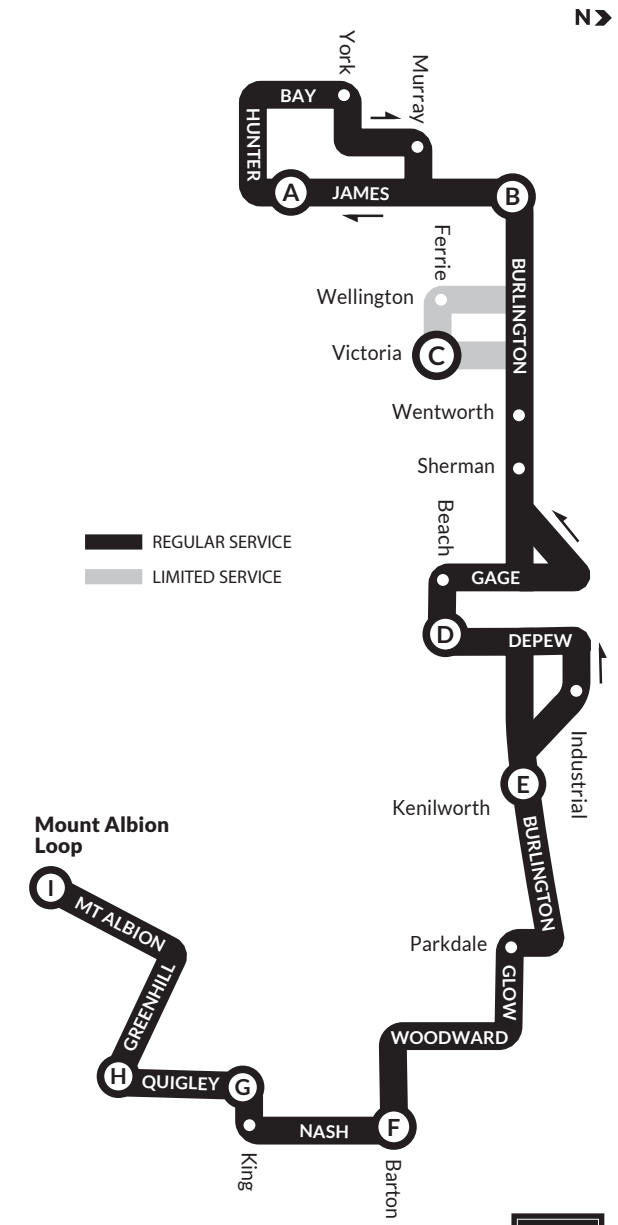

Bayfront
Effective December 26, 2021

4

hamilton.ca/hsr
905.527.4441
@hsr • @hsrnw