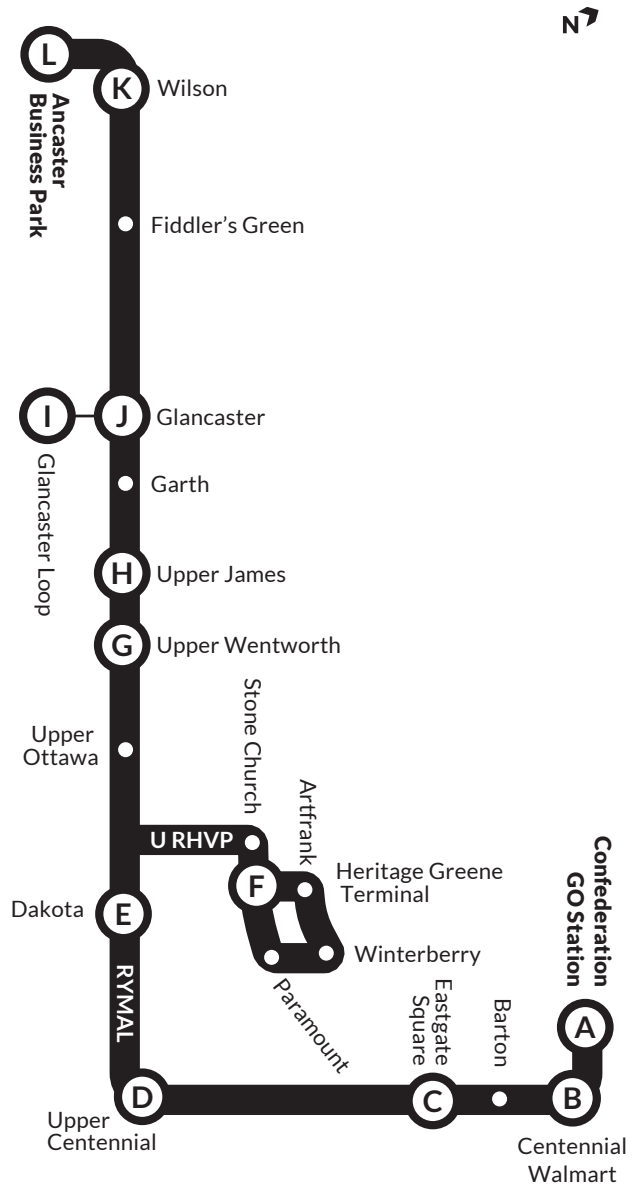

Eastbound Heritage Greene Loop	
Upper Red Hill	
At Times Square (NB)	4453
At Highland (NB)	4455
At Stone Church (NB)	4457
Stone Church	
Opposite Heritage Greene (NB)	2126
Heritage Greene Terminal Platform #2	4041
Artfrank at Winterberry (SB)	4435
Paramount	
At Winterberry (SB)	4436
At Upper Mount Albion (SB)	4437
Stone Church	
At Heritage Greene (SB)	4438
Upper Red Hill	
At Stone Church (SB)	4459
At Highland (SB)	4461
Opposite Times Square (SB)	4463

Rymal
Effective December 26, 2021

44

hamilton.ca/hsr
905.527.4441
@hsr • @hsrnw

THIS SCHEDULE IS SUBJECT TO CHANGE.
For up-to-date timetables visit: hamilton.ca/hsr.
The HSR does not take responsibility for errors in this document, for damages or inconveniences caused by delayed schedules or failures to make connections.
During the period between **Christmas Day and New Year's Day**, the HSR usually operates on a modified schedule on selected days. **Thanksgiving Day** service will end at approximately 10:00pm. The last trip from Confederation GO will be 9:54pm and from Ancaster Business Park will be 10:05pm.

SUNDAY - Westbound

TIMEPOINTS	A	B	C	D	E	F	G	H	I	J	K	L
	Confederation GO Platform 4	Centennial Walmart	Eastgate Square	Rymal & Upper Centennial	Rymal Opposite Dakota	Upper Mt. Albion & Stone Church	Rymal & Upper Wentworth	Rymal & Upper James	Glancaster Loop	Garner & Glancaster	Garner & Wilson	Ancaster Business Park
5 am	5:57	5:59	6:10	6:22	6:27	6:34	6:45	6:49	---	6:55	7:06	7:15
6 am	6:27	6:29	6:40	6:52	6:57	7:04	7:15	7:19	7:25	---	---	---
7 am	7:07	7:09	7:20	7:32	7:37	7:44	7:55	7:59	---	8:05	8:16	8:25
8 am	7:37	7:39	7:50	8:02	8:07	8:14	8:25	8:29	8:35	---	---	---
9 am	8:07	8:09	8:20	8:32	8:37	8:44	8:55	8:59	---	9:05	9:16	9:25
10 am	8:37	8:39	8:50	9:02	9:07	9:14	9:25	9:29	9:35	---	---	---
11 am	9:07	9:09	9:20	9:32	9:37	9:44	9:55	9:59	---	10:05	10:16	10:25
12 pm	9:37	9:39	9:50	10:02	10:07	10:14	10:25	10:29	10:35	---	---	---
1 pm	10:07	10:09	10:20	10:33	10:38	10:45	10:56	11:03	---	11:09	11:20	11:29
2 pm	10:37	10:39	10:50	11:03	11:08	11:15	11:26	11:33	11:39	---	---	---
3 pm	11:07	11:09	11:20	11:33	11:38	11:45	11:56	12:03	---	12:09	12:20	12:29
4 pm	11:37	11:39	11:50	12:03	12:08	12:15	12:26	12:33	12:39	---	---	---
5 pm	12:07	12:09	12:20	12:33	12:38	12:45	12:56	1:03	---	1:09	1:20	1:29
6 pm	12:37	12:39	12:50	1:03	1:08	1:15	1:26	1:33	1:39	---	---	---
7 pm	1:07	1:09	1:20	1:33	1:38	1:45	1:56	2:03	---	2:09	2:20	2:29
8 pm	1:37	1:39	1:50	2:03	2:08	2:15	2:26	2:33	2:39	---	---	---
9 pm	2:07	2:09	2:20	2:33	2:38	2:45	2:56	3:03	---	3:09	3:20	3:29
10 pm	2:37	2:39	2:50	3:03	3:08	3:15	3:26	3:33	3:39	---	---	---
11 pm	3:07	3:09	3:20	3:33	3:38	3:45	3:56	4:03	---	4:09	4:20	4:29
12 am	3:37	3:39	3:50	4:03	4:08	4:15	4:26	4:33	4:39	---	---	---

SUNDAY - Eastbound