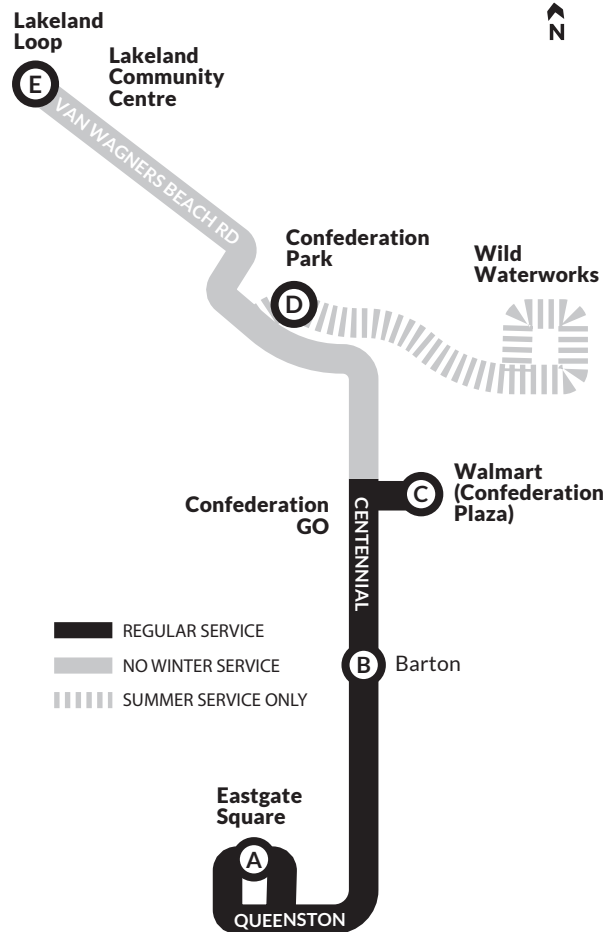

### Eastgate Terminal Platform 3

	4401
--	------

# 56

WEEKDAY, SATURDAY, SUNDAY & HOLIDAYS

Route 44 Rymal will service the area between Eastgate Square and the Walmart on Centennial Parkway, 7 days a week.

hamilton.ca/hsr  
905.527.4441  
@hsr • @hsrnw

**WEEKDAY (Summer), SATURDAY  
& SUNDAY - Northbound**

Map	A	B	C	D	E
<b>TIMEPOINTS</b>	<b>Eastgate Square</b>	<b>Barton &amp; Centennial</b>	<b>Walmart Confederation Plaza</b>	<b>Confederation Park</b>	<b>Lakeland Loop</b>
10am	10:00	10:05	10:10	---	10:19
11am	11:00	11:05	11:10	---	11:19
12pm	12:00	12:05	12:10	---	12:19
1 pm	1:00	1:05	1:10	---	1:19
2 pm	2:00	2:05	2:10	---	2:19
3 pm	3:00	3:05	3:10	---	3:19
4 pm	4:00	4:05	4:10	---	4:19
5 pm	5:00	5:05	5:10	---	5:19

**WEEKDAY (Summer), SATURDAY  
& SUNDAY - Southbound**

Map	E	D	C	B	A
<b>TIMEPOINTS</b>	<b>Lakeland Loop</b>	<b>Confederation Park</b>	<b>Walmart Confederation Plaza</b>	<b>Barton &amp; Centennial</b>	<b>Eastgate Square</b>
10am	10:30	---	10:39	10:43	10:48
11am	11:30	---	11:39	11:43	11:48
12pm	12:30	---	12:39	12:43	12:48
1 pm	1:30	---	1:39	1:43	1:48
2 pm	2:30	---	2:39	2:43	2:48
3 pm	3:30	---	3:39	3:43	3:48
4 pm	4:30	---	4:39	4:43	4:48
5 pm	5:30	---	5:39	5:43	5:48