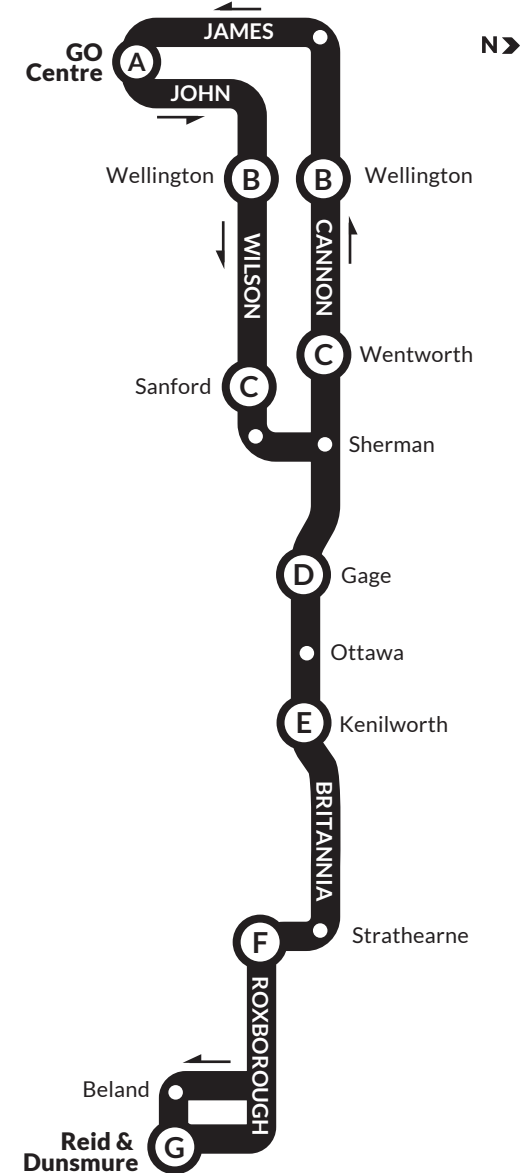

SUNDAY - Eastbound

TIMEPOINTS	A	B	C	D	E	F	G
	GO Centre	Wilson & Wellington	Wilson & Sanford	Cannon & Gage	Cannon & Kenilworth	Strathearne & Roxborough	Reid & Dunsmore
8 am	8:30	8:35	8:38	8:43	8:47	8:50	8:54
9 am	9:00	9:05	9:08	9:13	9:17	9:20	9:24
	9:30	9:35	9:38	9:43	9:47	9:50	9:54
10 am to 2 pm	Leave GO Centre from 10:00am to 2:30pm						
3 pm	:00	:05	:08	:13	:17	:20	:24
	:30	:35	:38	:43	:47	:50	:54
4 pm	3:00	3:05	3:08	3:13	3:17	3:20	3:24
	3:30	3:35	3:38	3:43	3:47	3:50	3:54
5 pm	4:00	4:05	4:08	4:13	4:17	4:20	4:24
	4:30	4:35	4:38	4:43	4:47	4:50	4:54
6 pm	5:00	5:05	5:08	5:13	5:17	5:20	5:24
	5:30	5:35	5:38	5:43	5:47	5:50	5:54
6 pm	6:00	6:05	6:08	6:13	6:17	6:20	6:24

SUNDAY - Westbound

TIMEPOINTS	G	F	E	D	C	B	A
	Reid & Dunsmore	Strathearne & Roxborough	Cannon & Kenilworth	Cannon & Gage	Cannon & Wentworth	Cannon & Wellington	GO Centre
9 am	9:00	9:04	9:07	9:11	9:16	9:19	9:25
10 am to 1 pm	9:30	9:34	9:37	9:41	9:46	9:49	9:55
	:00	:04	:07	:11	:16	:19	:25
2 pm	:30	:34	:37	:41	:46	:49	:55
	2:00	2:04	2:07	2:11	2:16	2:19	2:25
3 pm	2:30	2:34	2:37	2:41	2:46	2:49	2:55
	3:00	3:04	3:07	3:11	3:16	3:19	3:25
4 pm	3:30	3:34	3:37	3:41	3:46	3:49	3:55
	4:00	4:04	4:07	4:11	4:16	4:19	4:25
5 pm	4:30	4:34	4:37	4:41	4:46	4:49	4:55
	5:00	5:04	5:07	5:11	5:16	5:19	5:25
6 pm	5:30	5:34	5:37	5:41	5:46	5:49	5:55
	5:54	5:58	6:01	6:05	6:10	6:13	6:19
6 pm	6:24	6:28	6:31	6:35	6:40	6:43	6:49

Cannon
Effective January 23, 2022

3

! THIS SCHEDULE IS SUBJECT TO CHANGE. For up-to-date timetables visit: hamilton.ca/hsr.
During the period between **Christmas Day and New Year's Day**, the HSR usually operates on a modified schedule on selected days. For more information please contact 905.527.4441.

hamilton.ca/hsr
905.527.4441
@hsr • @hsrnw