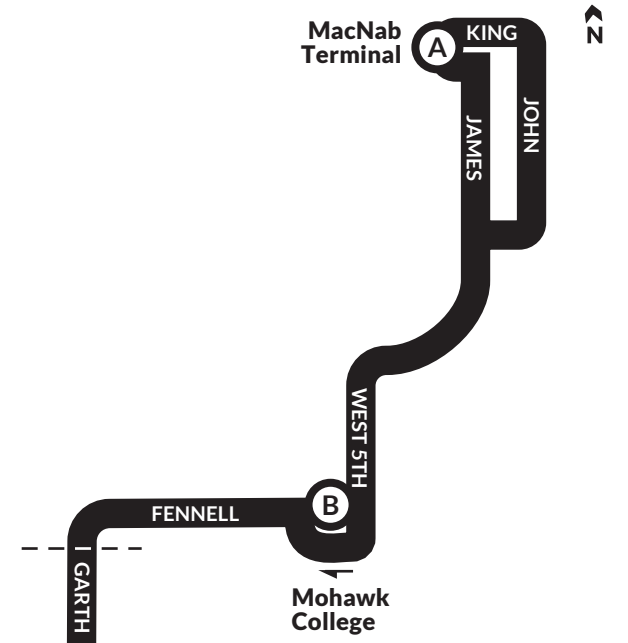

SATURDAY - Northbound

TIMEPOINTS	G	F	E	D	C	B	A
	Scenic Loop	San Antonio & San Remo	San Brow Building	Chedmac & Redfern	Garth & Sanatorium	Mohawk College Term. Platform #4	MacNab Terminal Platform #7
6 am	6:04	6:08	6:12	6:14	6:19	6:25	6:33
7 am	7:04	7:08	7:12	7:14	7:19	7:25	7:33
8 am	8:04	8:08	8:12	8:14	8:19	8:25	8:33
9 am	9:04	9:08	9:12	9:14	9:19	9:25	9:33
10 am	10:04	10:08	10:12	10:14	10:21	10:28	10:39
11 am	11:04	11:08	11:12	11:14	11:21	11:28	11:39
12 pm	12:04	12:08	12:12	12:14	12:21	12:28	12:39
1 pm	1:04	1:08	1:12	1:14	1:21	1:28	1:39
2 pm	Leave Scenic Loop from 2:04pm to 6:34pm to						
6 pm	:34	:38	:42	:44	:51	:58	:09
7 pm	7:04	7:08	7:12	7:14	7:21	7:28	7:39
8 pm	8:04	8:07	8:11	8:13	8:19	8:24	8:32
9 pm	9:04	9:07	9:11	9:13	9:19	9:24	9:32
10 pm	10:44	10:47	10:51	10:53	10:59	11:04	11:12
11 pm	11:44	11:47	11:51	11:53	11:59	12:04	12:12
12 am	12:44	12:47	12:51	12:53	12:59	1:04	1:12

SUNDAY - Northbound

	G	F	D	E	C	B	A
5 am	5:55	5:58	6:01	6:03	6:10	6:16	6:23
6 am	6:25	6:28	6:31	6:33	6:40	6:46	6:53
7 am	7:25	7:28	7:31	7:33	7:40	7:46	7:53
8 am	8:25	8:28	8:31	8:33	8:40	8:46	8:53
9 am	Leave Scenic Loop from 9:15am to 7:45pm to						
7 pm	:45	:49	:52	:54	:03	:10	:20
8 pm	8:15	8:19	8:22	8:24	8:33	8:40	8:50
9 pm	9:15	9:18	9:21	9:23	9:29	9:35	9:42
10 pm	10:00	10:03	10:06	10:08	10:14	10:20	10:27

hamilton.ca/hsr
905.527.4441
@hsr • @hsrnow

During the period between **Christmas Day** and **New Year's Day**, the HSR usually operates on a modified schedule on selected days. **Thanksgiving Day** service will end at approximately 10:00pm. The last trip from MacNab Terminal will be 10:00pm and from Scenic Loop will be 9:15pm.