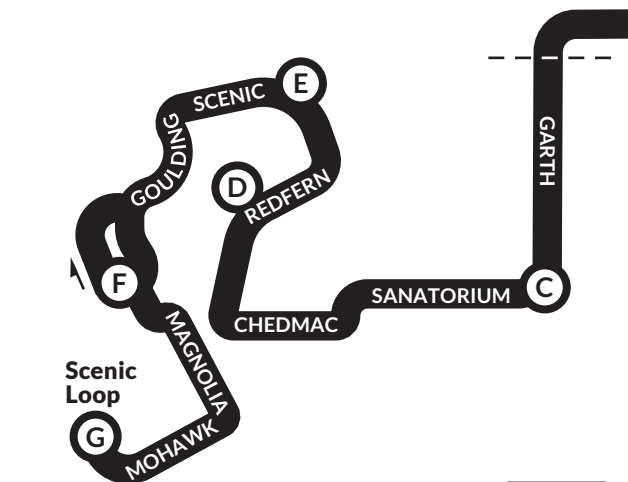

SATURDAY - Northbound

TIMEPOINTS	G	F	E	D	C	B	A
	Scenic Loop	San Antonio & San Remo	San Brow Building	Chedmac & Redfern	Garth & Sanatorium	Mohawk College Term. Platform #4	MacNab Terminal Platform #7
6 am	6:04	6:08	6:12	6:14	6:19	6:25	6:33
7 am	7:04	7:08	7:12	7:14	7:19	7:25	7:33
8 am	8:04	8:08	8:12	8:14	8:19	8:25	8:33
9 am	9:04	9:08	9:12	9:14	9:19	9:25	9:33
10 am	10:04	10:08	10:12	10:14	10:21	10:28	10:39
11 am	11:04	11:08	11:12	11:14	11:21	11:28	11:39
12 pm	12:04	12:08	12:12	12:14	12:21	12:28	12:39
1 pm	1:04	1:08	1:12	1:14	1:21	1:28	1:39
2 pm	Leave Scenic Loop from 2:04pm to 6:34pm to						
6 pm	:34	:38	:42	:44	:51	:58	:09
7 pm	7:04	7:08	7:12	7:14	7:21	7:28	7:39
8 pm	8:04	8:07	8:11	8:13	8:19	8:24	8:32
9 pm	9:04	9:07	9:11	9:13	9:19	9:24	9:32
10 pm	10:44	10:47	10:51	10:53	10:59	11:04	11:12
11 pm	11:44	11:47	11:51	11:53	11:59	12:04	12:12
12 am	12:44	12:47	12:51	12:53	12:59	1:04	1:12

SUNDAY - Northbound

	G	F	D	E	C	B	A
5 am	5:55	5:58	6:01	6:03	6:10	6:16	6:23
6 am	6:25	6:28	6:31	6:33	6:40	6:46	6:53
7 am	7:25	7:28	7:31	7:33	7:40	7:46	7:53
8 am	8:25	8:28	8:31	8:33	8:40	8:46	8:53
9 am	Leave Scenic Loop from 9:15am to 7:45pm to						
7 pm	:45	:49	:52	:54	:03	:10	:20
8 pm	8:15	8:19	8:22	8:24	8:33	8:40	8:50
9 pm	9:15	9:18	9:21	9:23	9:29	9:35	9:42
10 pm	10:00	10:03	10:06	10:08	10:14	10:20	10:27

hamilton.ca/hsr
905.527.4441
@hsr • @hsrnow

During the period between **Christmas Day** and **New Year's Day**, the HSR usually operates on a modified schedule on selected days. **Thanksgiving Day** service will end at approximately 10:00pm. The last trip from MacNab Terminal will be 10:00pm and from Scenic Loop will be 9:15pm.