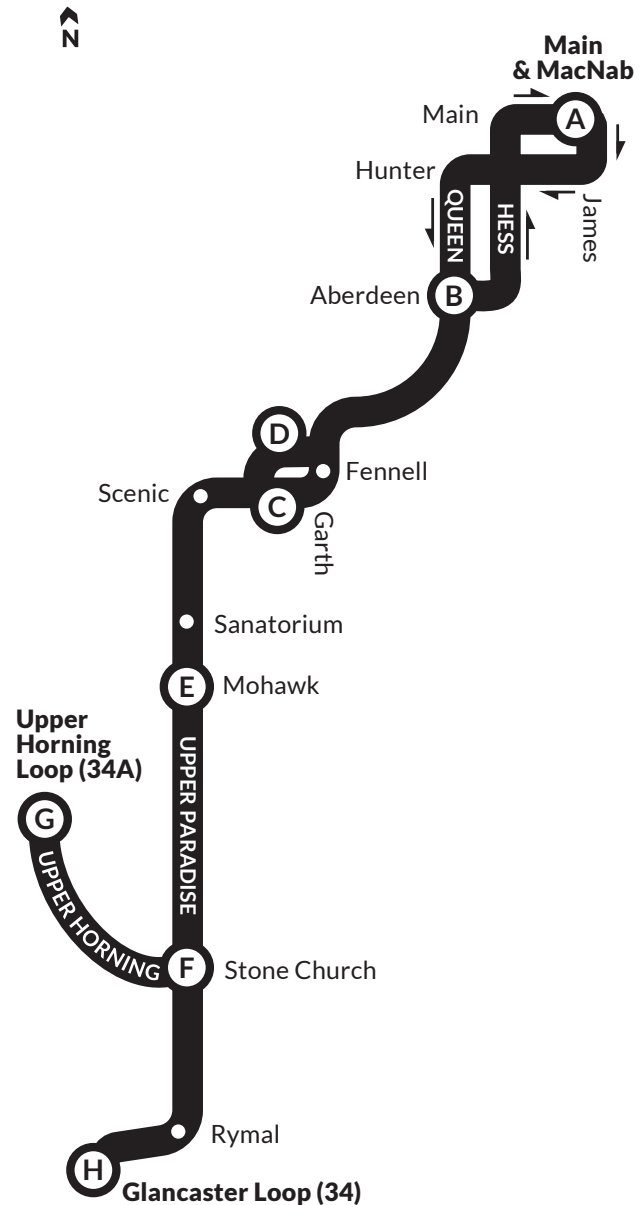

SUNDAY - Northbound

	H	G	F	E	D	B	A
7 am to 1 pm	Leave Upper Horning Loop from 7:04am to 1:04pm						
	---	:04	:08	:12	:17	:21	:27
	:35	---	:38	:42	:47	:51	:57
2 pm	---	2:05	2:10	2:13	2:17	2:21	2:27
	2:35	---	2:38	2:42	2:47	2:51	2:57
3 pm	---	3:05	3:10	3:13	3:17	3:21	3:27
	3:35	---	3:38	3:42	3:47	3:51	3:57
4 pm	---	4:05	4:10	4:13	4:17	4:21	4:27
	4:35	---	4:38	4:42	4:47	4:51	4:57
5 pm	---	5:05	5:10	5:13	5:17	5:21	5:27
	5:35	---	5:38	5:42	5:47	5:51	5:57
6 pm-10 pm	Leave Upper Horning Loop from 6:05am to 10:05pm						
	---	:05	:10	:13	:17	:21	:27
11 pm	---	11:05	11:10	11:13	11:17	11:21	11:27

Upper Paradise

Effective January 23, 2022

34

! During the period between **Christmas Day and New Year's Day**, the HSR usually operates on a modified schedule on selected days. **Thanksgiving Day** service will end at approximately 10:00pm. The last trip from Main & MacNab will be 9:30pm and from Upper Horning Loop will be 9:05pm.

hamilton.ca/hsr
905.527.4441
@hsr • @hsrnw