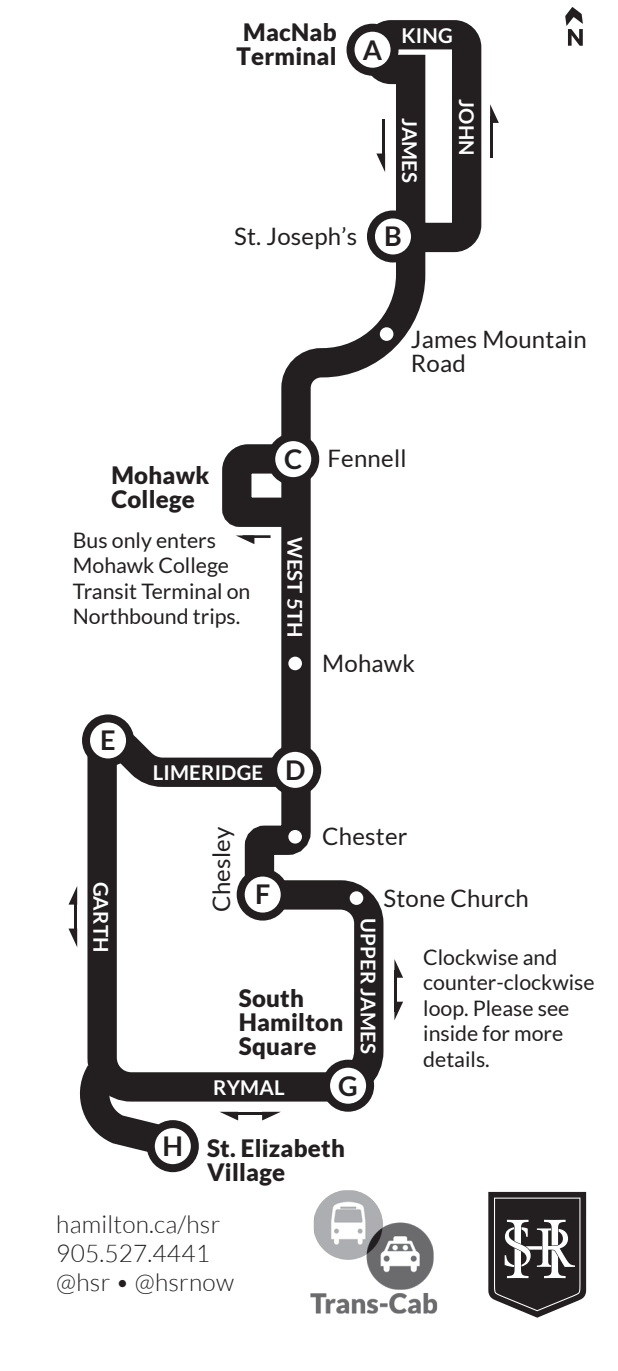

SUNDAY - Northbound							
TIMEPOINTS	H	G	F	E	D	C	A
5 am	5:59	6:02	6:05		6:08	6:12	6:20
6 am	6:29			6:34	6:39	6:44	6:54
9 am	9:59	10:02	10:06		10:09	10:14	10:24
10 am				10:35	10:40	10:45	10:55
1 pm	1:59	2:02	2:06		2:09	2:14	2:24
2 pm	2:27			2:34	2:39	2:44	2:54
3 pm	3:27	3:03	3:07		3:10	3:15	3:25
4 pm	4:27			4:34	4:39	4:44	4:54
5 pm	5:29			5:36	5:41	5:46	5:56
6 pm	6:01	6:04	6:08		6:11	6:16	6:25
7 pm	7:00	7:03	7:07		7:10	7:15	7:24
8 pm	8:00	8:03	8:07		8:10	8:15	8:24
9 pm	9:00	9:03	9:07		9:10	9:15	9:24
10 pm	10:01	10:04	10:08		10:11	10:14	10:24
11 pm	11:01	11:04	11:08		11:11	11:14	11:24
12 am	12:01	12:04	12:08		12:11	12:14	12:24
1 am	1:01	1:04	1:08		1:11	1:14	1:24

SUNDAY - Southbound							
TIMEPOINTS	A	B	C	D	E	F	H
6 am	Leave MacNab Terminal from 6:00am to 9:30am						
9 am	6:00	6:06	6:10	6:15	6:50	6:18	6:25
10 am	Leave MacNab Terminal from 10:00am to 1:30pm						
1 pm	10:00	10:06	10:10	10:15	10:50	10:18	10:25
2 pm	Leave MacNab Terminal from 2:00pm to 5:30pm						
5 pm	2:00	2:06	2:10	2:15	2:50	2:18	2:26
6 pm	Leave MacNab Terminal from 6:00pm to 9:30pm						
9 pm	6:00	6:05	6:09	6:14	6:49	6:17	6:24
10 pm	10:00	10:04	10:08	10:13	10:47	10:16	10:23
11 pm	11:00	11:04	11:08	11:13	11:47	11:16	11:22
12 am	12:00	12:04	12:08	12:13	12:17	12:16	12:23

College
Effective January 23, 2022

35