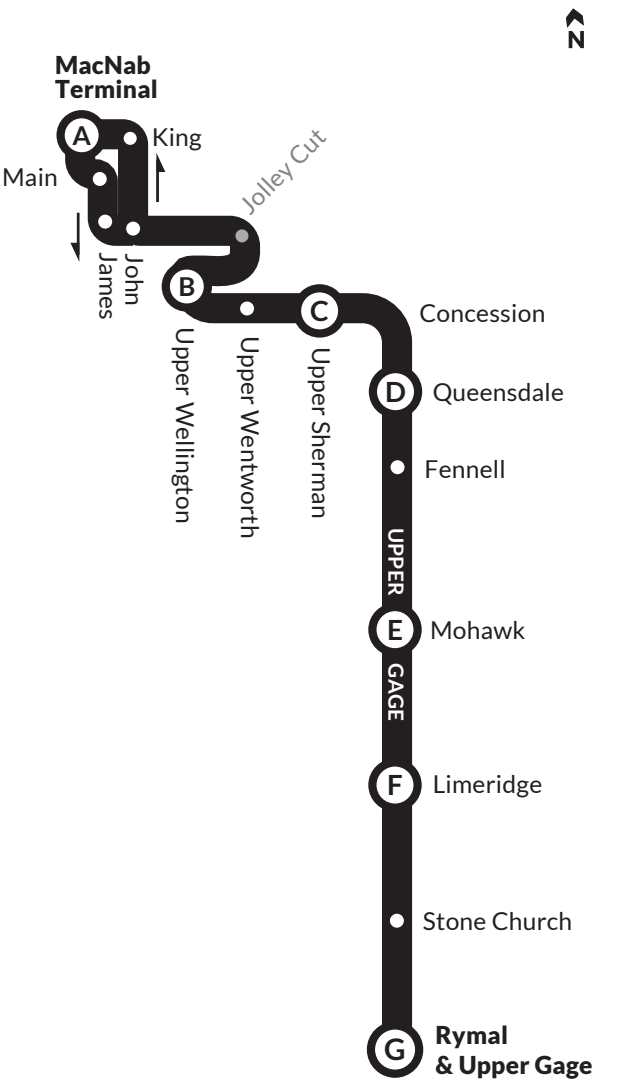

ROUTING INFORMATION

Route 23 Upper Gage interlines with 24 Upper Sherman at the end of the line for most trips. Please check the timetables to see which trips do. Customers can stay on the bus at the end of the line to continue to their final destination.

The trips not interlined with Route 24 Upper Sherman are indicated with a '*':

HOLIDAY SERVICE

During the period between **Christmas Day and New Year's Day**, the HSR usually operates on a modified schedule on selected days.

Thanksgiving Day service will end at approximately 10:00pm.

The last trip from the MacNab Terminal will be 10:00pm and from Upper Gage & Rymal will be 9:22pm.

Upper Gage

Effective January 23, 2022

23

hamilton.ca/hsr
905.527.4441
@hsr • @hsrnow