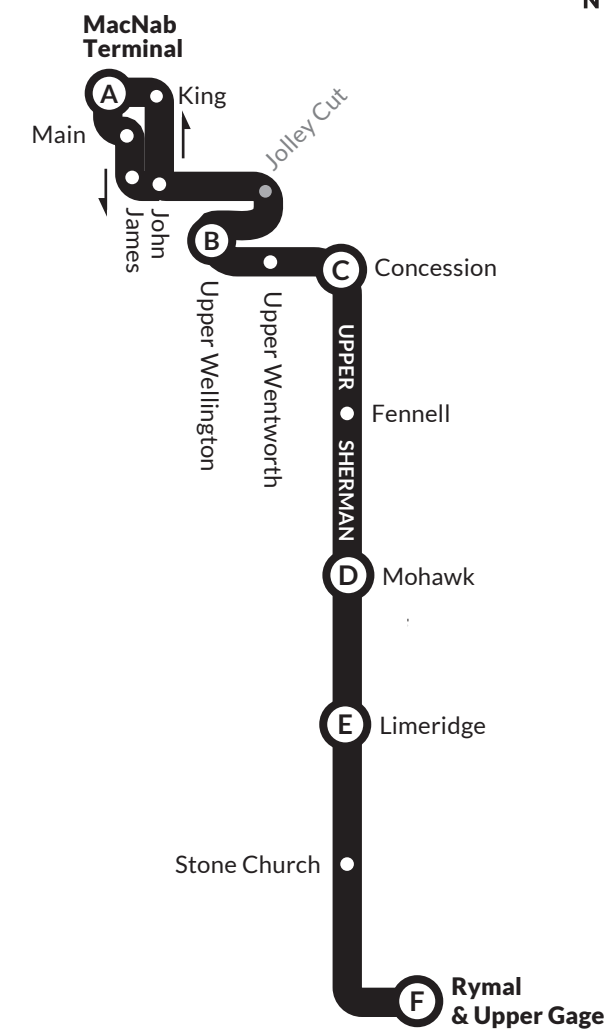

! THIS SCHEDULE IS SUBJECT TO CHANGE.

HOLIDAY SERVICE - Thanksgiving Day service will end at approximately 10:00pm. The last trip from the MacNab Terminal will be 9:40pm and from Upper Gage & Rymal will be 9:33pm.

hamilton.ca/hsr
905.527.4441
@hsr • @hsrnw