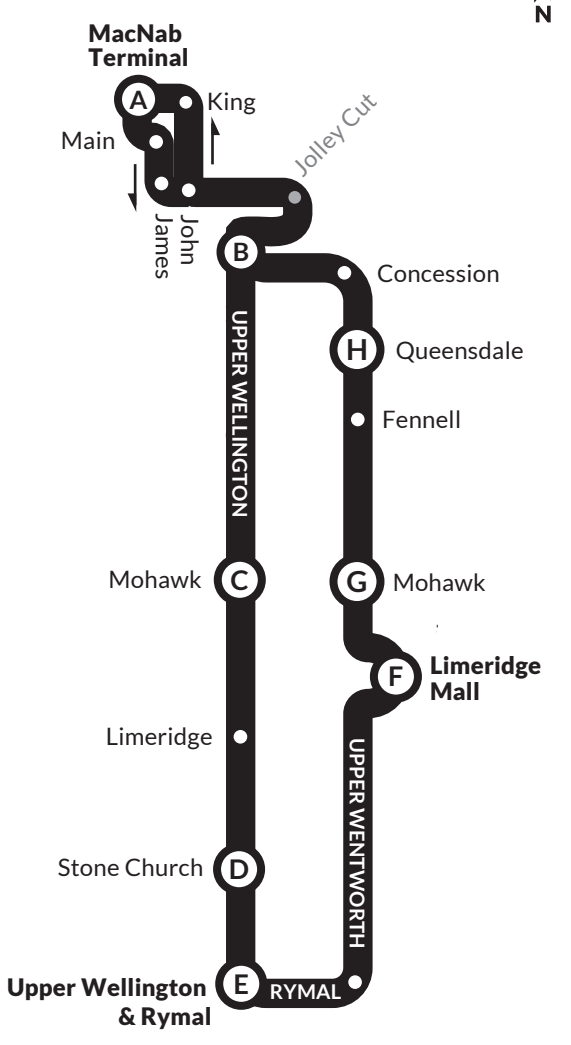

Upper Wentworth Upper Wellington

Effective January 23, 2022

25
26

hamilton.ca/hsr
905.527.4441
@hsr • @hsrnw

Thanksgiving Day
service will end at approximately 10pm.

The last #25 trip from Lime Ridge Mall will be 9:09pm and from MacNab will be 10:00pm.

The last #26 trip from Lime Ridge Mall will be 9:47pm and from MacNab will be 9:30pm.

Call 905.527.4441 for more information.

26 Upper Wellington - Sunday

TIMEPOINTS	F	F	E	D	C	B	A
	Arrive at Lime Ridge Mall Platform #3	Leave Lime Ridge Mall Platform #3	Up. Wellington & Rymal	Up. Wellington & Stone Church	Up. Wellington & Mohawk	Up. Wellington & Concession	MacNab Terminal Platform #4
5 am	---	5:55	6:02	6:04	6:08	6:13	6:20
6 am	6:16	6:25	6:32	6:34	6:38	6:43	6:50
7 am	7:16	7:25	7:32	7:34	7:38	7:43	7:50
8 am	8:16	8:25	8:32	8:34	8:38	8:43	8:50
9 am	9:18	9:25	9:32	9:34	9:38	9:43	9:51
10 am	10:18	10:25	10:32	10:34	10:38	10:43	10:51
11 am	11:21	11:25	11:33	11:36	11:41	11:46	11:55
12 pm	12:21	12:25	12:33	12:36	12:41	12:46	12:55
1 pm to 5 pm	Arrive Lime Ridge Mall from 1:21pm to 5:51pm						
6 pm	6:21	6:25	6:33	6:36	6:41	6:46	6:55
7 pm	7:21	7:25	7:33	7:36	7:41	7:46	7:55
8 pm	8:21	8:25	8:33	8:36	8:41	8:46	8:55
9 pm	9:17	9:31	9:38	9:40	9:45	9:50	9:56
10 pm	10:17	10:31	10:38	10:40	10:45	10:50	10:56
11 pm	11:17	11:31	11:38	11:40	11:45	11:50	11:56
12 am	12:17	12:17	12:22	---	---	---	---

25 Upper Wentworth - Sunday

TIMEPOINTS	F	F	G	H	G	B	A
	Arrive at Lime Ridge Mall Platform #1	Leave Lime Ridge Mall Platform #1	Up. Wentworth & Mohawk	Up. Wentworth & Queensdale	Concession & Up. Wellington	MacNab Terminal Platform #3	
6 am	---	6:11	6:14	6:18	6:21	6:28	6:28
7 am	7:07	7:17	7:20	7:24	7:27	7:34	7:34
8 am	8:07	8:17	8:20	8:24	8:27	8:34	8:34
9 am	9:07	9:17	9:20	9:24	9:28	9:36	9:36
10 am	10:10	10:17	10:21	10:26	10:31	10:40	10:40
11 am	11:13	11:17	11:21	11:26	11:31	11:40	11:40
12 pm	12:13	12:17	12:21	12:26	12:31	12:40	12:40
1 pm to 4 pm	Arrive Lime Ridge Mall from 1:13pm to 4:43pm						
5 pm	5:13	5:17	5:21	5:26	5:31	5:40	5:40
6 pm	6:13	6:17	6:21	6:26	6:31	6:40	6:40
7 pm	7:13	7:17	7:21	7:26	7:31	7:40	7:40
8 pm	8:13	8:17	8:21	8:26	8:31	8:40	8:40
9 pm	9:52	10:09	10:12	10:16	10:19	10:25	10:25
10 pm	10:52	11:09	11:12	11:16	11:19	11:25	11:25

TIMEPOINTS	A	B	C	D	E	F	F
	MacNab Terminal Platform #4	Up. Wellington & Concession	Up. Wellington & Mohawk	Up. Wellington & Stone Church	Up. Wellington & Rymal	Arrive at Lime Ridge Mall Platform #1	Leave Lime Ridge Mall Platform #1
6 am	6:15	6:22	6:26	6:30	6:32	6:37	6:47
7 am	7:15	7:22	7:26	7:30	7:32	7:37	7:47
8 am	8:15	8:22	8:26	8:30	8:32	8:37	8:47
9 am	9:15	9:24	9:28	9:32	9:34	9:40	9:47
10 am	10:15	10:24	10:28	10:32	10:34	10:40	10:47
11 am	11:15	11:24	11:29	11:33	11:36	11:43	11:47
12 pm	12:15	12:24	12:29	12:33	12:36	12:43	12:47
1 pm to 5 pm	Leave MacNab Terminal from 1:15pm and 5:45pm						
6 pm	6:15	6:24	6:29	6:33	6:36	6:43	6:47
7 pm	7:15	7:24	7:29	7:33	7:36	7:43	7:47
8 pm	8:15	8:24	8:29	8:33	8:36	8:43	8:47
9 pm	9:30	9:37	9:41	9:45	9:47	9:52	11:09
10 pm	10:30	10:37	10:41	10:45	10:47	10:52	11:09
11 pm	11:30	11:37	11:41	11:45	11:47	11:52	---