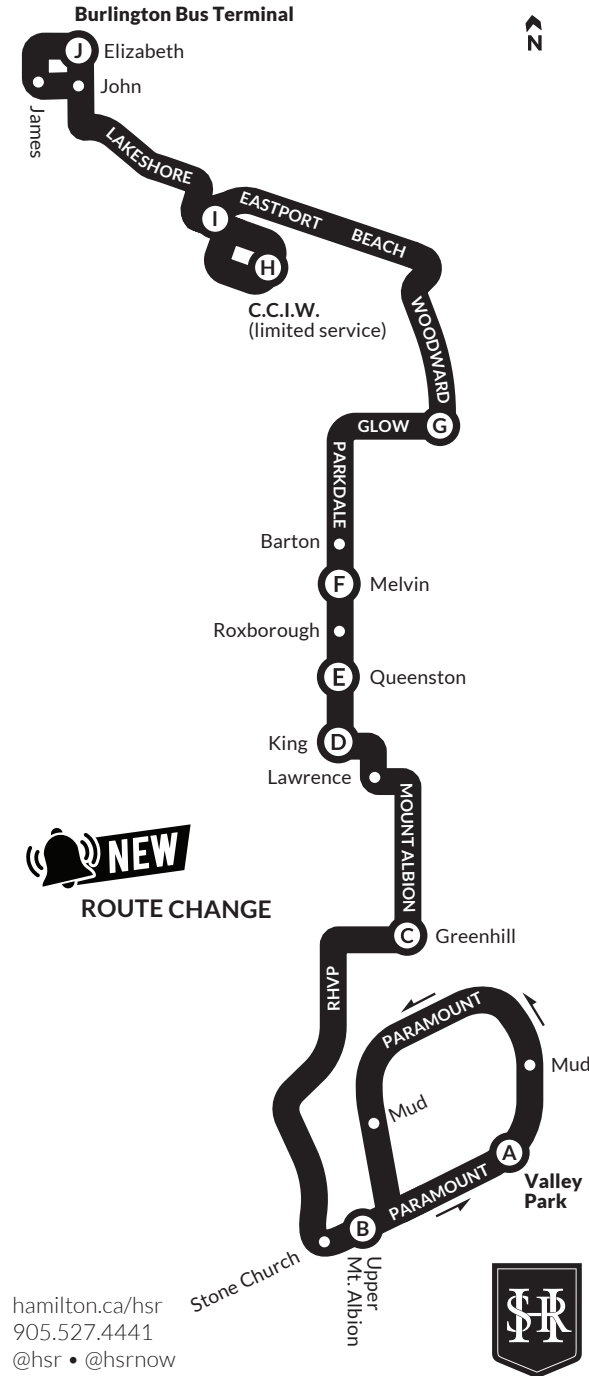

Parkdale
Effective May 1, 2022

11

hamilton.ca/hsr
905.527.4441
[@hsrnw](https://twitter.com/hsrnw)

WEEKDAY - Northbound										
TIMEPOINTS	A	B	C	D	E	F	G	H	I	J
	Valley Park	Stone Church & U. Mt. Albion	Mount Albion & Greenhill	Parkdale & King	Parkdale & Queenston	Parkdale & Melvin	Woodward & Glow	C.C.I.W.	Eastport & Lakeshore	Burlington Bus Terminal
5 am	5:10	5:17	5:20	5:28	5:30	5:33	5:41	5:51	---	5:58
	5:40	5:47	5:50	5:58	6:00	6:03	6:11	6:21	---	6:28
6 am	6:06	6:13	6:16	6:24	6:26	6:29	6:37	6:47	---	6:54
	6:36	6:43	6:46	6:54	6:56	6:59	7:07	7:17	---	7:24
7 am	7:06	7:13	7:16	7:24	7:26	7:29	7:37	7:49	---	7:58
	7:36	7:43	7:46	7:54	7:56	7:59	8:07	8:19	---	8:28
8 am	8:06	8:13	8:16	8:24	8:26	8:29	8:37	8:49	---	8:58
	8:36	8:43	8:46	8:54	8:56	8:59	9:07	9:19	---	9:28
9 am	9:09	9:16	9:19	9:27	9:29	9:32	9:40	9:51	---	9:59
	9:39	9:46	9:49	9:57	9:59	10:02	10:10	10:21	---	10:29
10am	10:08	10:15	10:18	10:26	10:28	10:31	10:39	10:50	---	10:58
	10:38	10:45	10:48	10:56	10:58	11:01	11:09	11:20	---	11:28
11am	11:08	11:15	11:18	11:26	11:28	11:31	11:39	11:50	---	11:58
	11:38	11:45	11:48	11:56	11:58	12:01	12:09	12:20	---	12:28
12pm	12:08	12:15	12:18	12:26	12:28	12:31	12:39	12:50	---	12:58
	12:38	12:45	12:48	12:56	12:58	1:01	1:09	1:20	---	1:28
1 pm	1:08	1:15	1:18	1:26	1:28	1:31	1:39	1:50	---	1:58
	1:38	1:45	1:48	1:56	1:58	2:01	2:09	2:20	---	2:28
2 pm	2:08	2:15	2:18	2:26	2:28	2:31	2:39	2:50	---	2:58
	2:33	2:40	2:43	2:51	2:53	2:56	3:04	3:16	---	3:25
3 pm	3:03	3:10	3:13	3:21	3:23	3:26	3:34	3:46	---	3:55
	3:33	3:40	3:43	3:51	3:53	3:56	4:04	4:16	---	4:25
4 pm	4:03	4:10	4:13	4:21	4:23	4:26	4:34	4:46	---	4:55
	4:33	4:40	4:43	4:51	4:53	4:56	5:04	5:16	---	5:25
5 pm	5:03	5:10	5:13	5:21	5:23	5:26	5:34	5:46	---	5:55
	5:36	5:43	5:46	5:54	5:56	5:59	6:07	6:19	---	6:28
6 pm	6:06	6:13	6:16	6:24	6:26	6:29	6:37	6:49	---	6:58
	6:36	6:43	6:46	6:54	6:56	6:59	7:07	7:19	---	7:28
7 pm	7:06	7:13	7:16	7:24	7:26	7:29	7:37	7:49	---	7:58
	7:36	7:43	7:46	7:54	7:56	7:59	8:07	8:19	---	8:28
8 pm	8:06	8:13	8:16	8:24	8:26	8:29	8:37	8:49	---	8:58
	8:36	8:43	8:46	8:54	8:56	8:59	9:07	9:19	---	9:28
9 pm	9:06	9:13	9:16	9:24	9:26	9:29	9:37	9:49	---	9:58
	9:36	9:43	9:46	9:54	9:56	9:59	10:07	10:19	---	10:28
10pm	10:09	10:16	10:19	10:27	10:29	10:32	10:40	10:52	---	10:61
11pm	11:09	11:16	11:19	11:27	11:29	11:32	11:40	11:52	---	12:01
12am	12:09	12:16	12:19	12:27	12:29	12:32	12:40	12:52	---	13:01