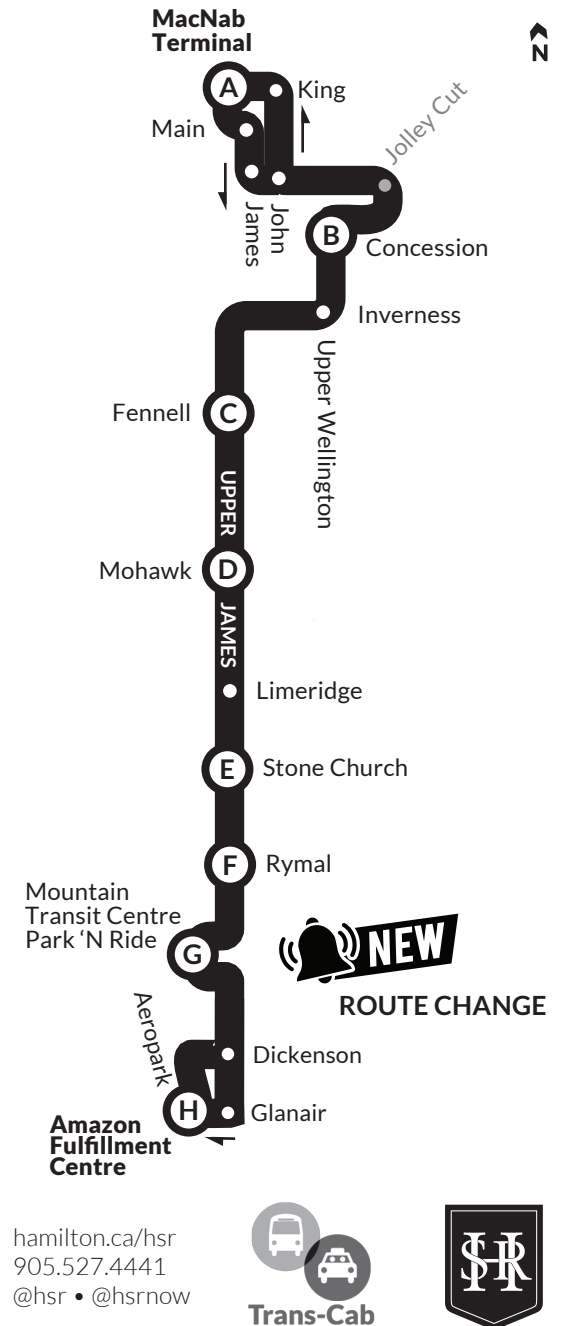

4 am	4:42	4:45	4:47	4:51	4:54	4:59	5:07
5 am	5:00	5:03	5:05	5:09	5:12	5:17	5:25
	5:30	5:33	5:35	5:39	5:42	5:47	5:55
	5:47	5:50	5:52	5:56	5:59	6:04	6:12
6 am	6:00	6:03	6:05	6:10	6:13	6:18	6:26
	6:30	6:33	6:35	6:40	6:43	6:48	6:56
7 am	7:00	7:03	7:05	7:10	7:13	7:18	7:26
8 am	7:30	7:33	7:35	7:40	7:43	7:48	7:56
	8:00	8:03	8:05	8:10	8:13	8:18	8:26
9 am	8:30	8:33	8:35	8:40	8:43	8:48	8:56
	9:00	9:03	9:05	9:10	9:13	9:18	9:26
9 am to 5 pm	Leave Mountain T. C. from 9:22am to 5:52pm						
	:22	:26	:30	:36	:40	:46	:56
	:52	:56	:00	:06	:10	:16	:26
6 pm	6:22	6:26	6:30	6:36	6:40	6:46	6:56
7 pm	7:00	7:04	7:06	7:11	7:14	7:19	7:27
	7:30	7:34	7:36	7:41	7:44	7:49	7:57
8 pm	8:00	8:04	8:06	8:11	8:14	8:19	8:27
	8:40	8:44	8:46	8:51	8:54	8:59	9:07
9 pm	9:20	9:24	9:26	9:31	9:34	9:39	9:47
10 pm	10:00	10:03	10:05	10:09	10:12	10:17	10:24
	10:40	10:43	10:45	10:49	10:52	10:57	11:04
11 pm	11:30	11:33	11:35	11:39	11:42	11:47	11:54

THIS SCHEDULE IS SUBJECT TO CHANGE.

For up-to-date timetables visit: hamilton.ca/hsr.

The HSR does not take responsibility for errors in this document, for damages or inconveniences caused by delayed schedules or failures to make connections.

HOLIDAY SERVICE

During the period between **Christmas Day and New Year's Day**, the HSR usually operates on a modified schedule on selected days.

Thanksgiving Day

service will end at approximately 10:00pm. The last trip from MacNab will be 10:00pm and from Mountain Transit Centre will be 9:30pm.

Upper James
Effective May 1, 2022

27

hamilton.ca/hsr
905.527.4441
@hsr • @hsrnw