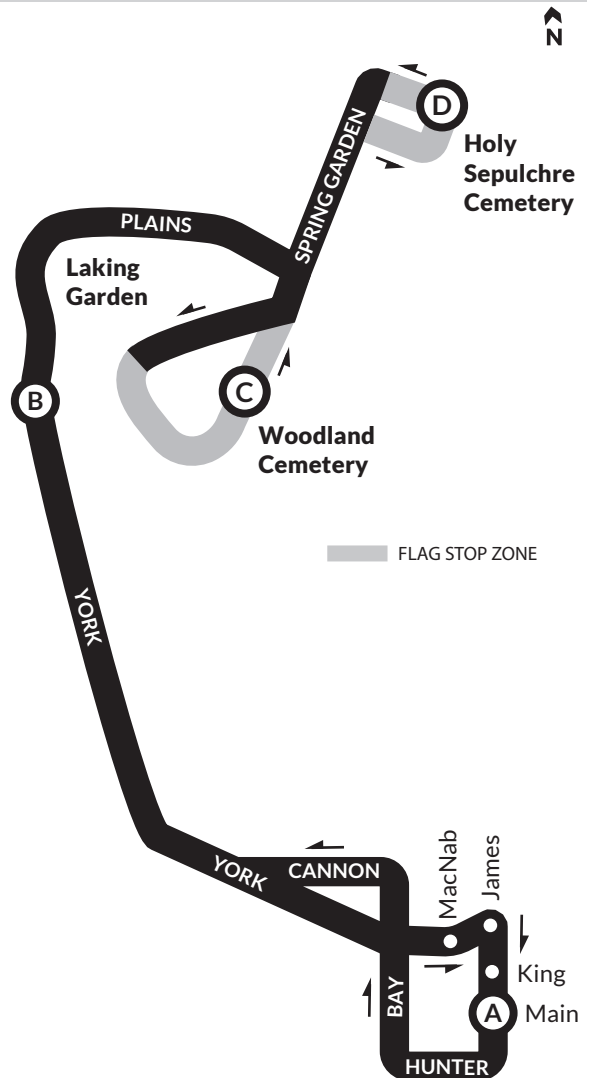

9 Rock Gardens Information

- Service every hour on Sundays and holidays only.
- Service will operate from the 2nd Sunday in May until the 2nd Sunday in November.
- Hours of service are between **10am and 4pm.**
- The route operates from James and Main to Rock Gardens, Woodland Cemetery and Holy Sepulchre Cemetery. Along most of the Rock Gardens route, buses will stop only at designated bus stops.
- In Woodland and Holy Sepulchre Cemeteries, however, the bus will stop anywhere on request. Simply flag the bus driver so he/she knows to stop. The "flag zones" are indicated on the map.
- In Woodland and Holy Sepulchre Cemeteries, the bus will stop upon request. Simply flag the bus operator so they know to stop.
- The "flag zones" are indicated on the map.
- HSR does not take responsibility for errors in this document, for damages or inconveniences caused by delayed schedules or failures to make connections.

Rock Gardens

(Seasonal Service)

Effective May 8, 2022

9

SUNDAY & HOLIDAY SERVICE ONLY

hamilton.ca/hsr
905.527.4441
@hsr • @hsrnw