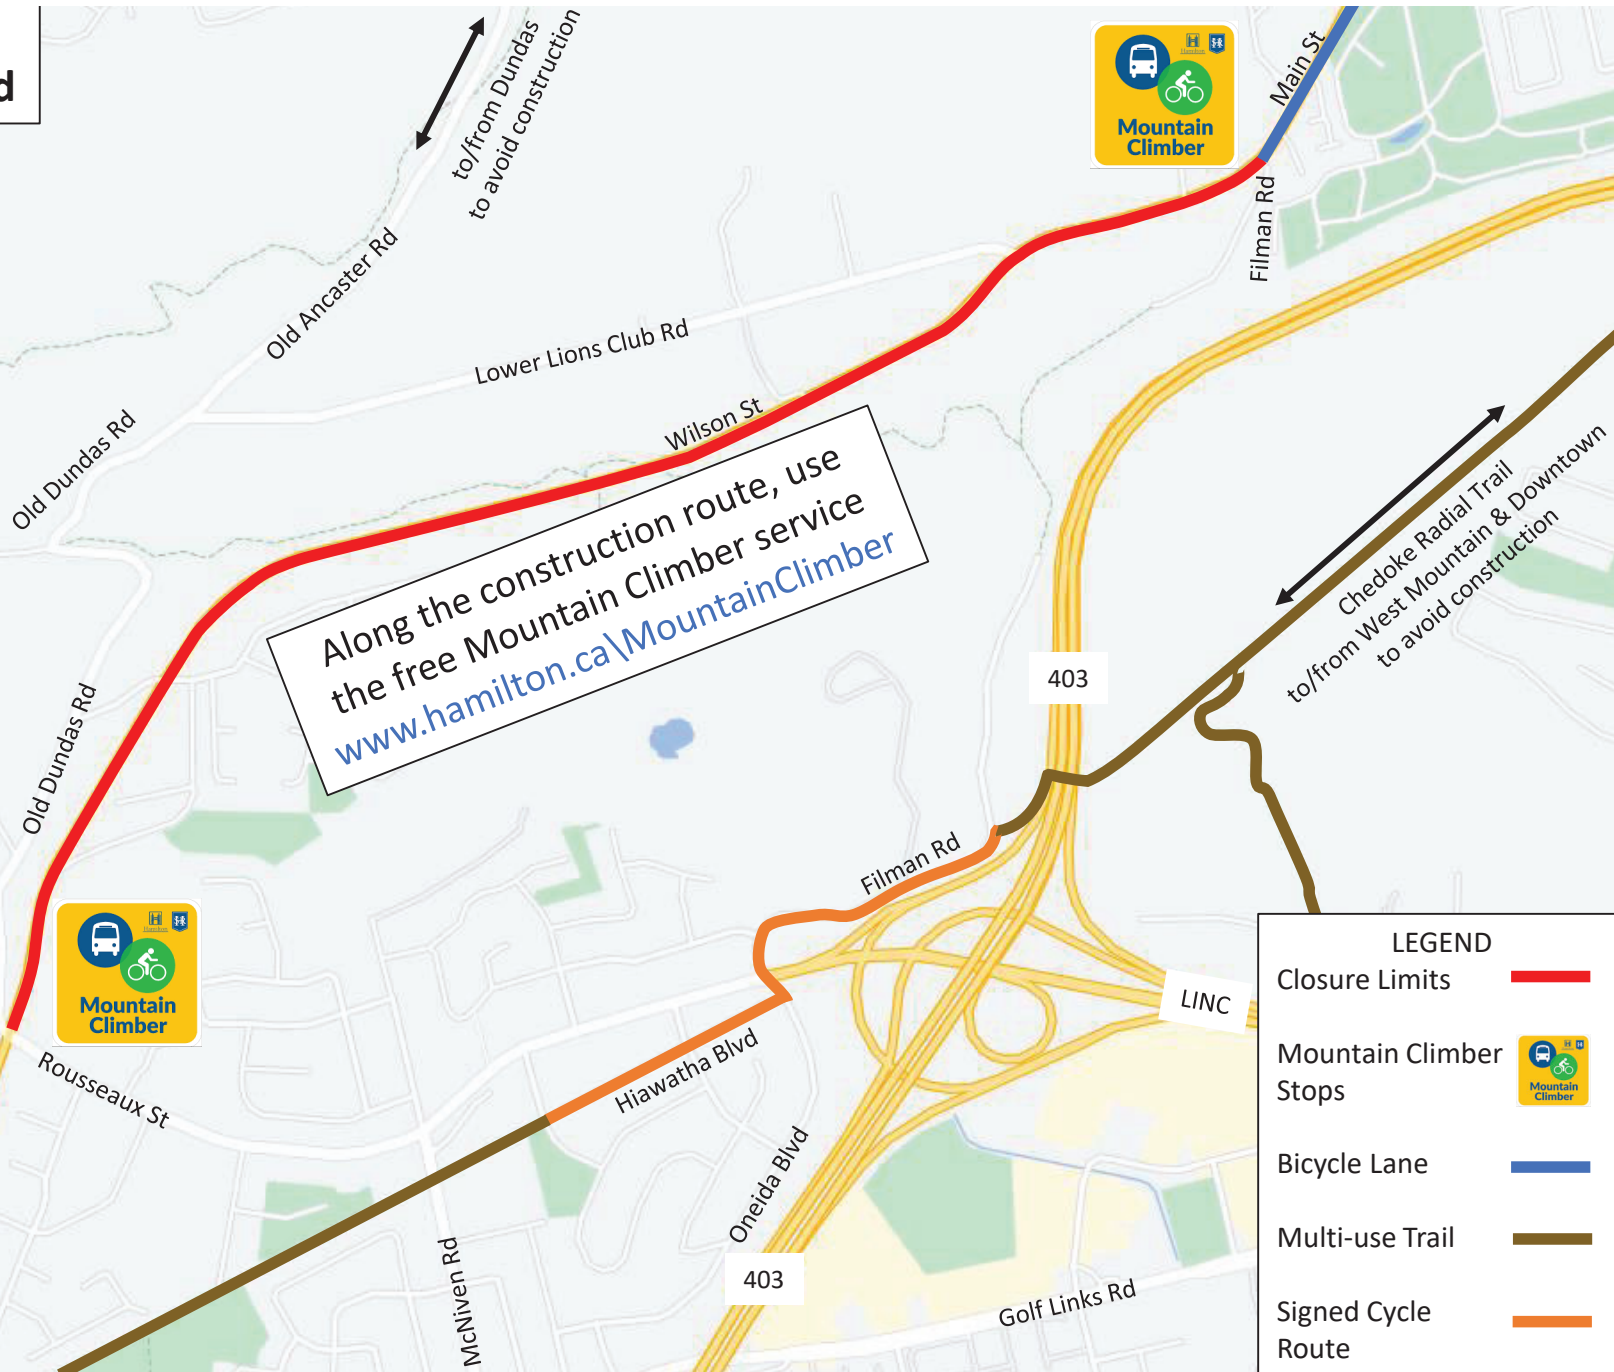

Wilson St Construction Rousseaux St to Filman Rd

Along the construction route, use
the free Mountain Climber service
www.hamilton.ca/MountainClimber

LEGEND	
Closure Limits	
Mountain Climber Stops	
Bicycle Lane	
Multi-use Trail	
Signed Cycle Route	