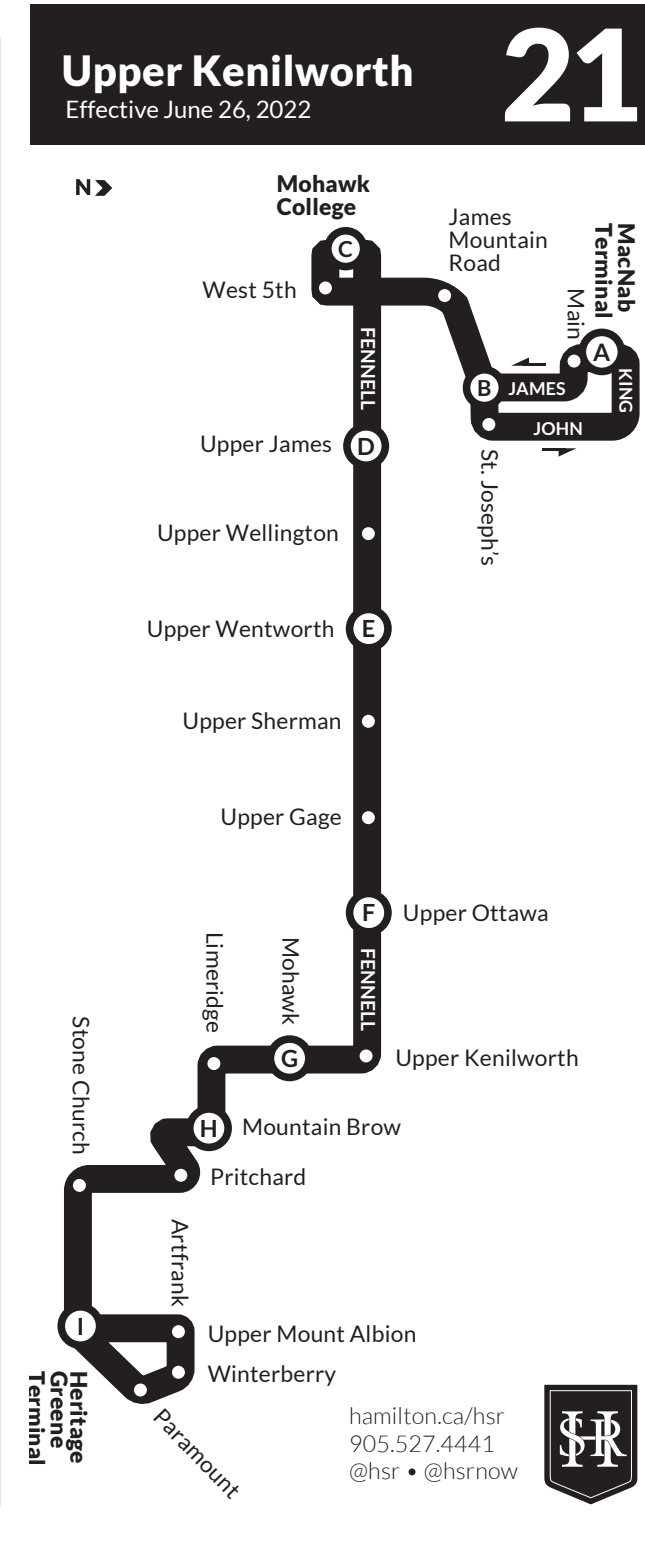

! THIS SCHEDULE IS SUBJECT TO CHANGE.

For up-to-date timetables visit: hamilton.ca/hsr.

The HSR does not take responsibility for errors in this document, for damages or inconveniences caused by delayed schedules or failures to make connections.

Need A Transfer?

You can get a free transfer if you have to take more than one bus to complete your trip. Transfers must be obtained at the time of paying your fare.

If you have a paper monthly pass, an annual pass, University/College Pass or a PRESTO card, you don't need a paper transfer.

Service Levels on Holidays

During the period between **Christmas Day and New Year's Day**, the HSR usually operates on a modified schedule on selected days.

Thanksgiving Day service will end at approximately 10:00pm.

The last trip from MacNab Terminal will be 10:00pm and from Upper Mount Albion & Stone Church will be 9:22pm.