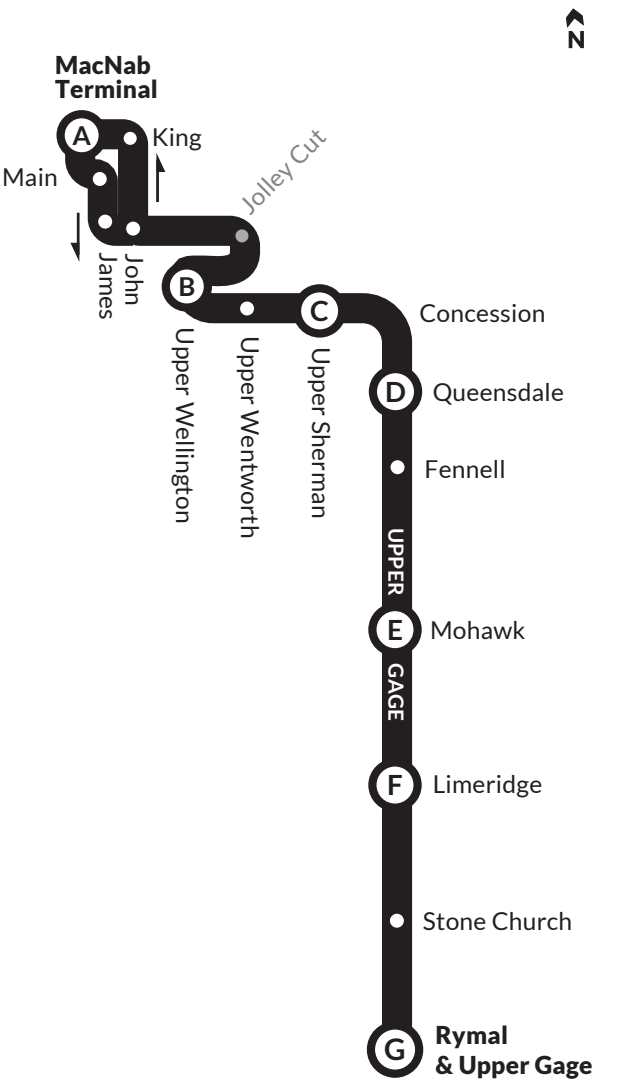

ROUTING INFORMATION

Route 23 Upper Gage interlines with 24 Upper Sherman at the end of the line for most trips. Please check the timetables to see which trips do. Customers can stay on the bus at the end of the line to continue to their final destination.

The trips not interlined with Route 24 Upper Sherman are indicated with a '*':

HOLIDAY SERVICE

During the period between **Christmas Day and New Year's Day**, the HSR usually operates on a modified schedule on selected days.

Thanksgiving Day service will end at approximately 10:00pm.

The last trip from the MacNab Terminal will be 10:00pm and from Upper Gage & Rymal will be 9:22pm.

Upper Gage

Effective June 26, 2022

23

hamilton.ca/hsr
905.527.4441
@hsr • @hsrnow