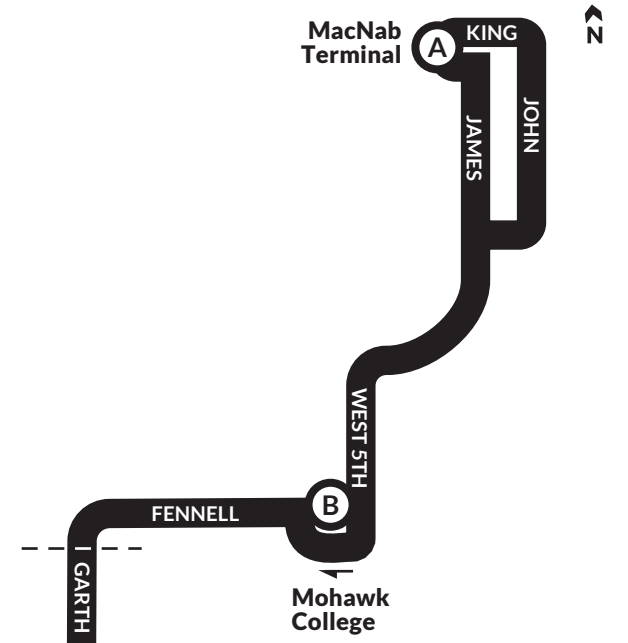

SATURDAY - Northbound

TIMEPOINTS	G	F	E	D	C	B	A
	Scenic Loop	San Antonio & San Remo	San Brow Building	Chedmac & Redfern	Garth & Sanatorium	Mohawk College Term. Platform #4	MacNab Terminal Platform #7
6 am	6:04	6:08	6:12	6:14	6:19	6:25	6:33
7 am	7:04	7:08	7:12	7:14	7:19	7:25	7:33
8 am	8:04	8:08	8:12	8:14	8:19	8:25	8:33
9 am	9:04	9:08	9:12	9:14	9:19	9:25	9:33
10 am	10:04	10:08	10:12	10:14	10:21	10:28	10:39
11 am	11:04	11:08	11:12	11:14	11:21	11:28	11:39
12 pm	12:04	12:08	12:12	12:14	12:21	12:28	12:39
1 pm	1:04	1:08	1:12	1:14	1:21	1:28	1:39
2 pm	Leave Scenic Loop from 2:04pm to 6:34pm to						
6 pm	:34	:38	:42	:44	:51	:58	:09
7 pm	7:04	7:08	7:12	7:14	7:21	7:28	7:39
8 pm	8:04	8:07	8:11	8:13	8:19	8:24	8:32
9 pm	9:04	9:07	9:11	9:13	9:19	9:24	9:32
10 pm	10:44	10:47	10:51	10:53	10:59	11:04	11:12
11 pm	11:44	11:47	11:51	11:53	11:59	12:04	12:12
12 am	12:44	12:47	12:51	12:53	12:59	1:04	1:12

SUNDAY - Northbound

	G	F	D	E	C	B	A
5 am	5:55	5:58	6:01	6:03	6:10	6:16	6:23
6 am	6:25	6:28	6:31	6:33	6:40	6:46	6:53
7 am	7:25	7:28	7:31	7:33	7:40	7:46	7:53
8 am	8:25	8:28	8:31	8:33	8:40	8:46	8:53
9 am	Leave Scenic Loop from 9:15am to 7:45pm to						
7 pm	:45	:49	:52	:54	:03	:10	:20
8 pm	8:15	8:19	8:22	8:24	8:33	8:40	8:50
9 pm	9:15	9:18	9:21	9:23	9:29	9:35	9:42
10 pm	10:00	10:03	10:06	10:08	10:14	10:20	10:27
10:45	10:48	10:51	10:53	10:59	11:05	11:12	

hamilton.ca/hsr
905.527.4441
@hsr • @hsrnow

During the period between **Christmas Day** and **New Year's Day**, the HSR usually operates on a modified schedule on selected days. **Thanksgiving Day** service will end at approximately 10:00pm. The last trip from MacNab Terminal will be 10:00pm and from Scenic Loop will be 9:15pm.