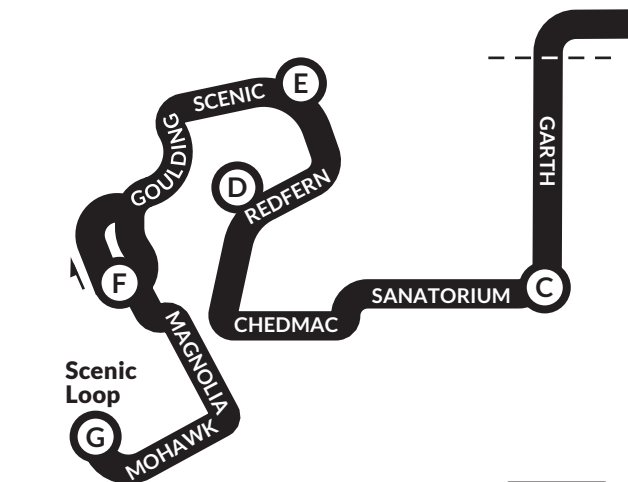

SATURDAY - Northbound

TIMEPOINTS	G	F	E	D	C	B	A
	Scenic Loop	San Antonio & San Remo	San Brow Building	Chedmac & Redfern	Garth & Sanatorium	Mohawk College Term. Platform #4	MacNab Terminal Platform #7
6 am	6:04	6:08	6:12	6:14	6:19	6:25	6:33
7 am	7:04	7:08	7:12	7:14	7:19	7:25	7:33
8 am	8:04	8:08	8:12	8:14	8:19	8:25	8:33
9 am	9:04	9:08	9:12	9:14	9:19	9:25	9:33
10 am	10:04	10:08	10:12	10:14	10:21	10:28	10:39
11 am	11:04	11:08	11:12	11:14	11:21	11:28	11:39
12 pm	12:04	12:08	12:12	12:14	12:21	12:28	12:39
1 pm	1:04	1:08	1:12	1:14	1:21	1:28	1:39
2 pm	Leave Scenic Loop from 2:04pm to 6:34pm to						
6 pm	:34	:38	:42	:44	:51	:58	:09
7 pm	7:04	7:08	7:12	7:14	7:21	7:28	7:39
8 pm	8:04	8:07	8:11	8:13	8:19	8:24	8:32
9 pm	9:04	9:07	9:11	9:13	9:19	9:24	9:32
10 pm	10:44	10:47	10:51	10:53	10:59	11:04	11:12
11 pm	11:44	11:47	11:51	11:53	11:59	12:04	12:12
12 am	12:44	12:47	12:51	12:53	12:59	1:04	1:12

hamilton.ca/hsr
905.527.4441
@hsr • @hsrnow

During the period between **Christmas Day** and **New Year's Day**, the HSR usually operates on a modified schedule on selected days. **Thanksgiving Day** service will end at approximately 10:00pm. The last trip from MacNab Terminal will be 10:00pm and from Scenic Loop will be 9:15pm.