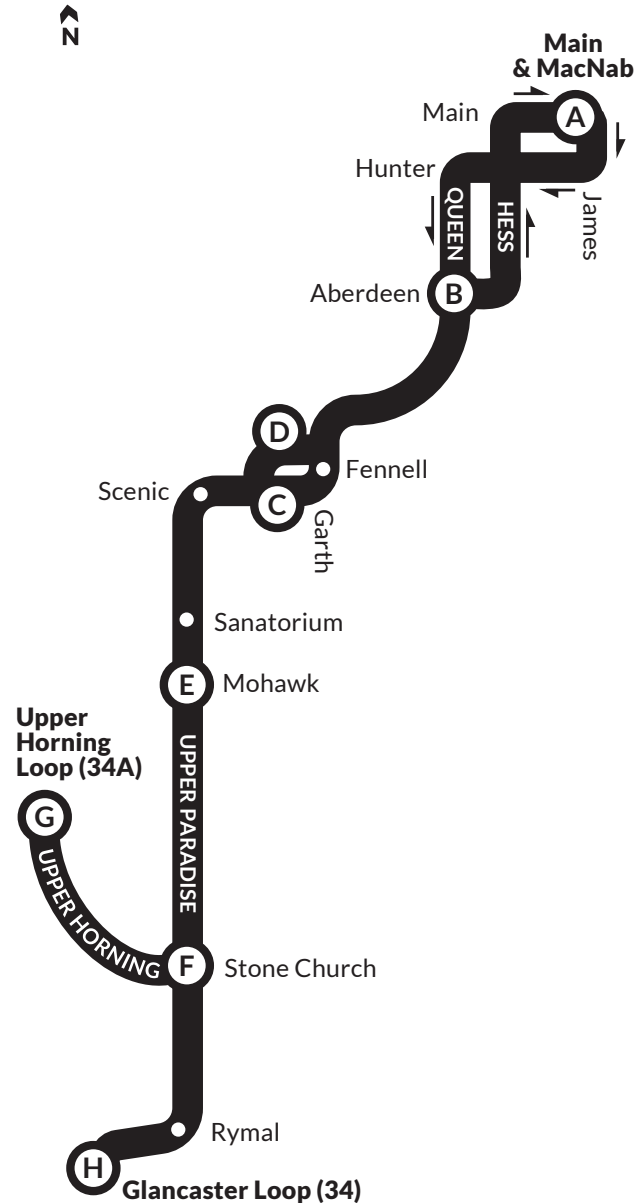

SUNDAY - Northbound

	H	G	F	E	D	B	A
7 am to 1 pm	Leave Upper Horning Loop from 7:04am to 1:04pm						
	---	:04	:08	:12	:17	:21	:27
	:35	---	:38	:42	:47	:51	:57
2 pm	---	2:05	2:10	2:13	2:17	2:21	2:27
	2:35	---	2:38	2:42	2:47	2:51	2:57
3 pm	---	3:05	3:10	3:13	3:17	3:21	3:27
	3:35	---	3:38	3:42	3:47	3:51	3:57
4 pm	---	4:05	4:10	4:13	4:17	4:21	4:27
	4:35	---	4:38	4:42	4:47	4:51	4:57
5 pm	---	5:05	5:10	5:13	5:17	5:21	5:27
	5:35	---	5:38	5:42	5:47	5:51	5:57
6 pm-10 pm	Leave Upper Horning Loop from 6:05am to 10:05pm						
	---	:05	:10	:13	:17	:21	:27
11 pm	---	11:05	11:10	11:13	11:17	11:21	11:27

Upper Paradise

Effective June 26, 2022

34

! During the period between **Christmas Day and New Year's Day**, the HSR usually operates on a modified schedule on selected days. **Thanksgiving Day** service will end at approximately 10:00pm. The last trip from Main & MacNab will be 9:30pm and from Upper Horning Loop will be 9:05pm.

hamilton.ca/hsr
905.527.4441
@hsr • @hsrnw