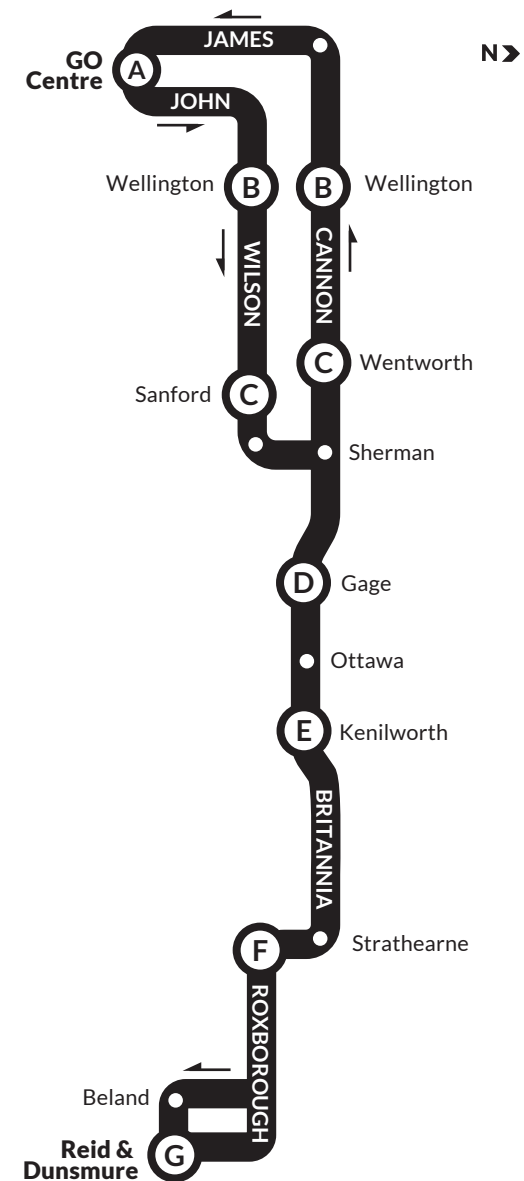

SUNDAY - Eastbound

TIMEPOINTS	A	B	C	D	E	F	G
	GO Centre	Wilson & Wellington	Wilson & Sanford	Cannon & Gage	Cannon & Kenilworth	Strathearne & Roxborough	Reid & Dunsmore
8 am	8:30	8:35	8:38	8:43	8:47	8:50	8:54
9 am	9:00	9:05	9:08	9:13	9:17	9:20	9:24
	9:30	9:35	9:38	9:43	9:47	9:50	9:54
10 am to 2 pm	Leave GO Centre from 10:00am to 2:30pm						
3 pm	:00	:05	:08	:13	:17	:20	:24
	:30	:35	:38	:43	:47	:50	:54
4 pm	3:00	3:05	3:08	3:13	3:17	3:20	3:24
	3:30	3:35	3:38	3:43	3:47	3:50	3:54
5 pm	4:00	4:05	4:08	4:13	4:17	4:20	4:24
	4:30	4:35	4:38	4:43	4:47	4:50	4:54
6 pm	5:00	5:05	5:08	5:13	5:17	5:20	5:24
	5:30	5:35	5:38	5:43	5:47	5:50	5:54
6 pm	6:00	6:05	6:08	6:13	6:17	6:20	6:24

SUNDAY - Westbound

TIMEPOINTS	G	F	E	D	C	B	A
	Reid & Dunsmore	Strathearne & Roxborough	Cannon & Kenilworth	Cannon & Gage	Cannon & Wentworth	Cannon & Wellington	GO Centre
9 am	9:00	9:04	9:07	9:11	9:16	9:19	9:25
10 am to 1 pm	9:30	9:34	9:37	9:41	9:46	9:49	9:55
	:00	:04	:07	:11	:16	:19	:25
2 pm	:30	:34	:37	:41	:46	:49	:55
	2:00	2:04	2:07	2:11	2:16	2:19	2:25
3 pm	2:30	2:34	2:37	2:41	2:46	2:49	2:55
	3:00	3:04	3:07	3:11	3:16	3:19	3:25
4 pm	3:30	3:34	3:37	3:41	3:46	3:49	3:55
	4:00	4:04	4:07	4:11	4:16	4:19	4:25
5 pm	4:30	4:34	4:37	4:41	4:46	4:49	4:55
	5:00	5:04	5:07	5:11	5:16	5:19	5:25
6 pm	5:30	5:34	5:37	5:41	5:46	5:49	5:55
	5:54	5:58	6:01	6:05	6:10	6:13	6:19
6 pm	6:24	6:28	6:31	6:35	6:40	6:43	6:49

Cannon
Effective June 26, 2022

3

! THIS SCHEDULE IS SUBJECT TO CHANGE. For up-to-date timetables visit: hamilton.ca/hsr.
During the period between **Christmas Day and New Year's Day**, the HSR usually operates on a modified schedule on selected days. For more information please contact 905.527.4441.

hamilton.ca/hsr
905.527.4441
@hsr • @hsrnw