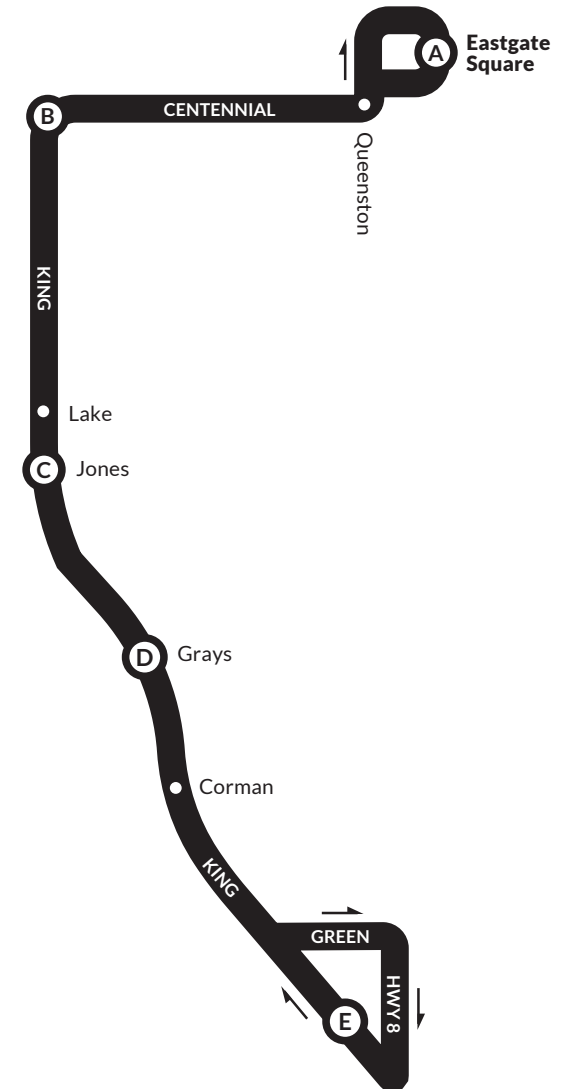

Trans-Cab Service in Stoney Creek

If you're coming from (or heading to) the area north of the QEW or the area east of Jones Road in lower Stoney Creek, give Stoney Creek Trans-Cab a try. This service operates Monday through Saturday as an extension of HSR bus routes 2, 10, 55 and 55A. **There is no Trans-Cab service for route 58.**

Route 10 interlined with Routes 55 and 58

Some Weekday trips are interlined with route 10 B Line. Those trips are indicated with a '*'. Refer to the 10 B Line timetable for scheduled arrival and departure times.

! THIS SCHEDULE IS SUBJECT TO CHANGE.

For up-to-date timetables visit:
hamilton.ca/hsr.

The HSR does not take responsibility for errors in this document, for damages or inconveniences caused by delayed schedules or failures to make connections.

HOLIDAY SERVICE

During the period between **Christmas Day and New Year's Day**, the HSR usually operates on a modified schedule on selected days.

IMPORTANT CONTACTS

HSR Schedule & Route Information
905.527.4441

HSR Administration & Customer Services
905.528.4200

GO Transit
1.888.438.6646

HSR website
www.hamilton.ca/hsr

Stoney Creek Local

Effective June 26, 2022

58

N ➤

hamilton.ca/hsr
905.527.4441
@hsr • @hsrnow